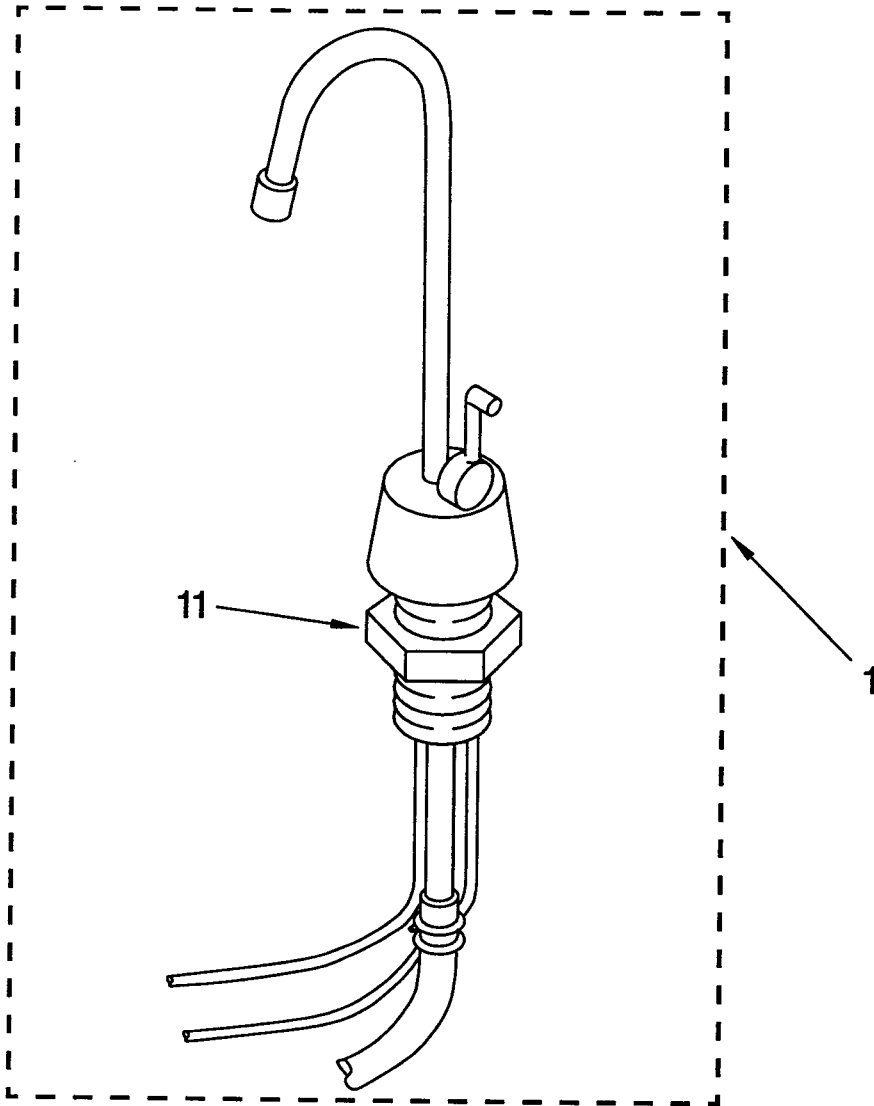

SPOUT UNIT PARTS

For Model: KHWG160YWH0

Illus. No.	Part No.	DESCRIPTION
1		Gooseneck Spout Assembly
	3184342	White
	3184341	Chrome
2	9701007	Tube (3/8" I.D.)
3	4159059	Compression Nut
4	4159058	Sleeve, Compression
5	4162185	Screen, Inlet
6	4159060	Union, Compression (1/4" Tube To 1/4" Tube) (includes Illus. 4 & 5)
8	4161200	Self-Drilling Valve
9	4161147	Clamp, Tube (3/8" Tubing)
10	4162589	Bracket, Mounting
11	3184329	Nut, Mounting

FOR ORDERING INFORMATION REFER TO PARTS PRICE LIST

1		Gooseneck Spout Assembly
	3184342	White
	3184341	Chrome
2	9701007	Tube (3/8" I.D.)
3	4159059	Compression Nut
4	4159058	Sleeve, Compression
5	4162185	Screen, Inlet
6	4159060	Union, Compression (1/4" Tube To 1/4" Tube) (includes Illus. 4
& 5)		
8	4161200	Self-Drilling Valve
9	4161147	Clamp, Tube (3/8" Tubing)
10	4162589	Bracket, Mounting
11	3184329	Nut, Mounting