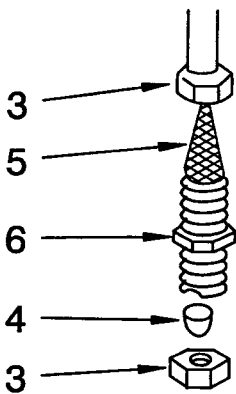

Following Parts Not Illustrated

4162361	Upper Tank (Includes Illus. 4 & 36)
---------	-------------------------------------

LITERATURE PARTS

LIT3184330	Use & Care Guide and Installation Instructions
LIT4176938	Repair Parts List

SPOUT UNIT PARTS

For Model: KHWG160YWH0

Illus. No.	Part No.	DESCRIPTION
1		Gooseneck Spout Assembly
	3184342	White
	3184341	Chrome
2	9701007	Tube (3/8" I.D.)
3	4159059	Compression Nut
4	4159058	Sleeve, Compression
5	4162185	Screen, Inlet
6	4159060	Union, Compression (1/4" Tube To 1/4" Tube) (includes Illus. 4 & 5)
8	4161200	Self-Drilling Valve
9	4161147	Clamp, Tube (3/8" Tubing)
10	4162589	Bracket, Mounting
11	3184329	Nut, Mounting