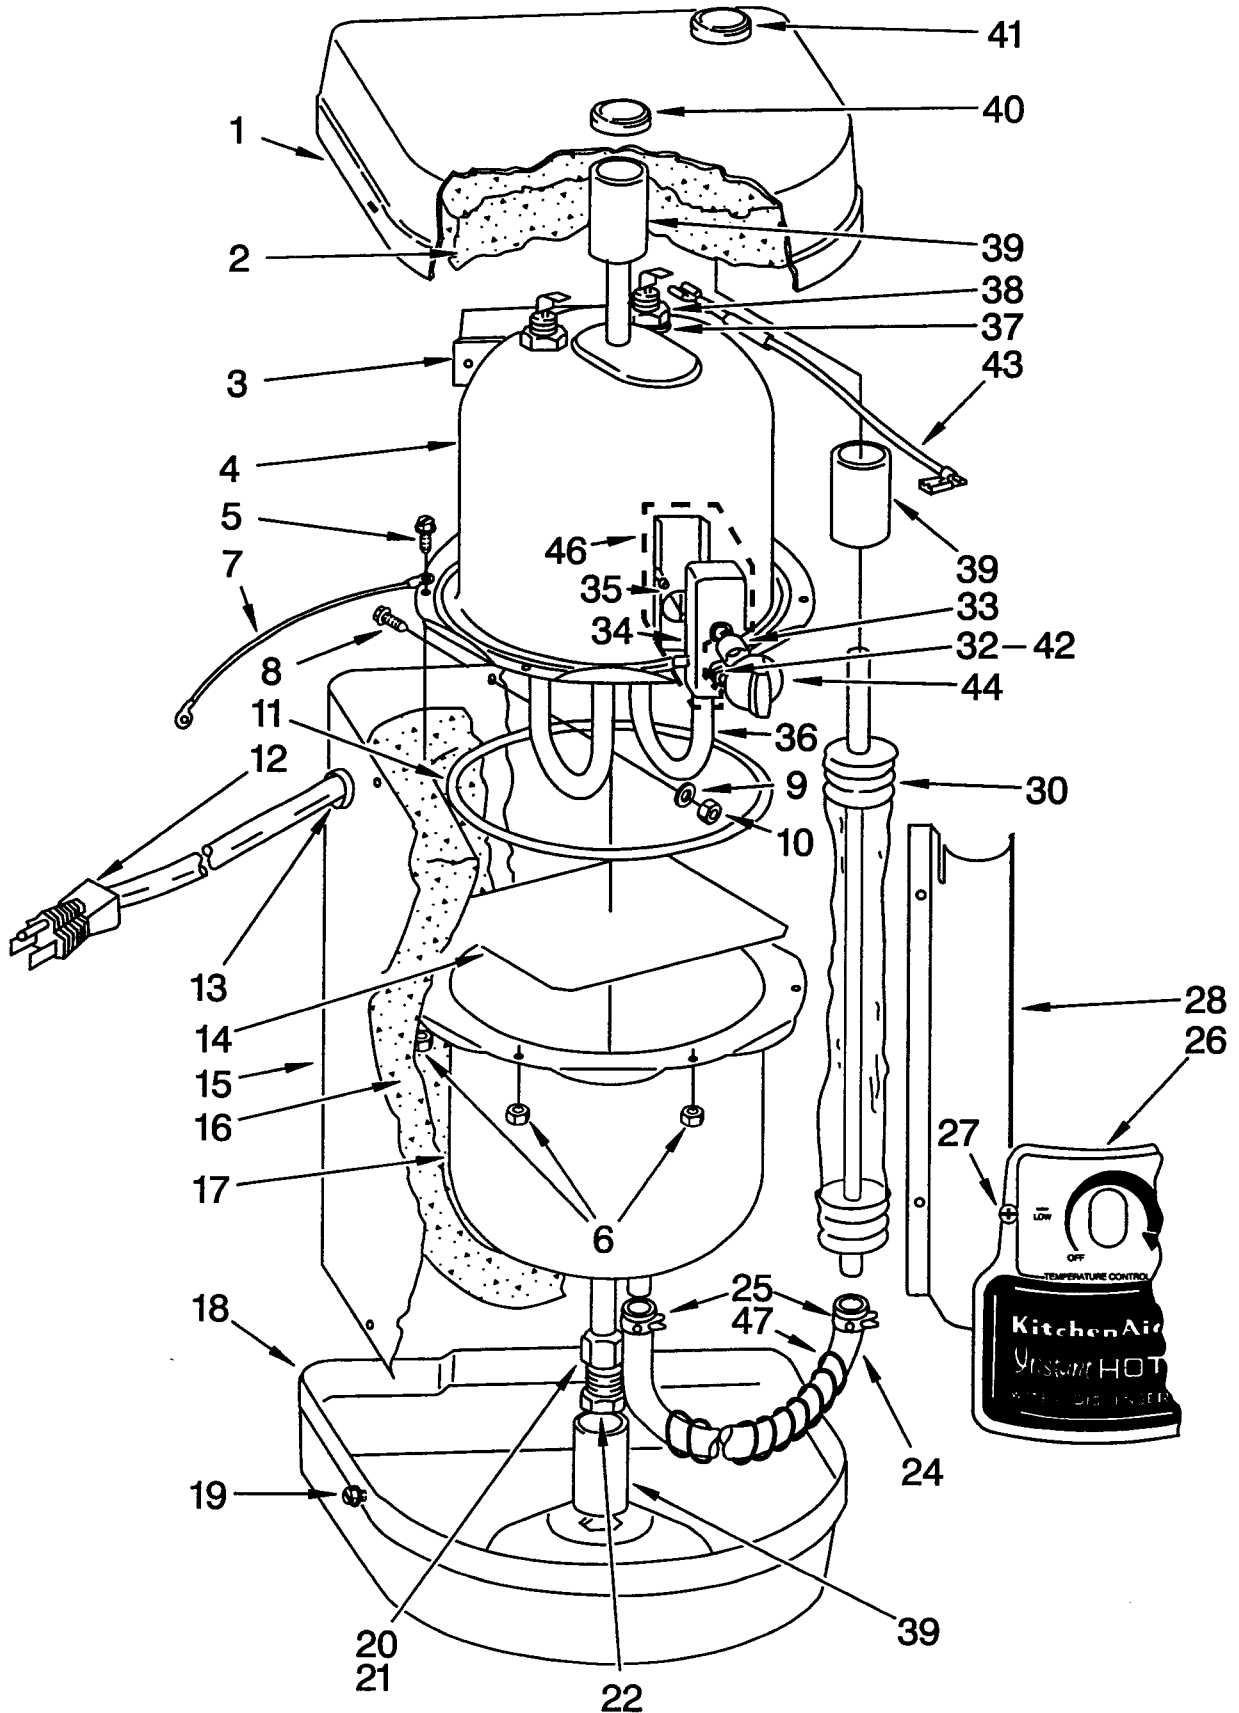

PARTS LIST

for

KitchenAid®

HOT WATER DISPENSER GOOSENECK SPOUT

MODEL

KHWG160YWH0

▲WH - White
CR - Chrome

FOR CUSTOMER SATISFACTION ALWAYS USE
FACTORY SPECIFICATION PARTS

DISPENSER UNIT PARTS

For Model: KHVG160YWH0

FOR ORDERING INFORMATION REFER TO PARTS PRICE LIST

1	4176124	Cap, Top
2	4162376	Upper Insulation
3	4162589	Bracket, Mounting
4	4162372	Upper Tank & Tube
5	4159230	Machine Screw, (6) 8-32 X 3/8" Phil. Pan Head
6	4159072	Machine Nut (8-32 Hex)
7	4162386	Ground Wire
8	4159286	Machine Screw, 8-32 X 1/2" Phil. Truss Hd.
9	4159493	Lock Washer #8 Ext. Shakeproof
10	4159072	Machine Nut #8-32 Hex
11	4159824	"O" Ring
12	4162195	Cord & Plug
13	4159032	Strain Relief
14	4176126	Deflector
15	4176123	Shell Cover
16	4162374	Insulation Tank
17	4162370	Lower Tank
18	4176125	Cap, Bottom
19	4169569	Screw & L.W. Assy. #8 X 3/8 Phil. Truss Head
20	4159056	Nut, Tube Fitting (3/8")
21	4159055	Sleeve, Tube Fitting (3/8")
22	4162591	Plug, Drain
24	4162381	Hose, Clear
25	4161148	Clamp, Tube (9/16" Tube)
26	4162681	Cover, Front
27	4159430	Screw, Self Tap
28	4162590	Cover, Aspirator
30	4162380	Displacer
32	4159072	Machine Nut #8-32 Hex
33	4162379	Bushing, Thermostat
34	3183056	Thermostat
35	4162378	Cover, Dust (Thermostat)
36	4162387	Heater Element (Includes Illus. 38)
37	4159825	"O" Ring (2)
38	4160076	Nut, (2) Heater Element
39	4162375	Spacer (3)
40	4161909	Bushing, Water Outlet Tube
41	4161910	Bushing, Water Inlet Tube
42	4159493	Lock Washer #8 Ext. Shakeproof
43	4162641	Thermal Fuse
44	3183057	Knob, Thermostat
46	3183055	Thermostat & Dust Cover (Includes Illus. #34 & 35)
47	4176042	Spring, Hose (Anti-Kink)