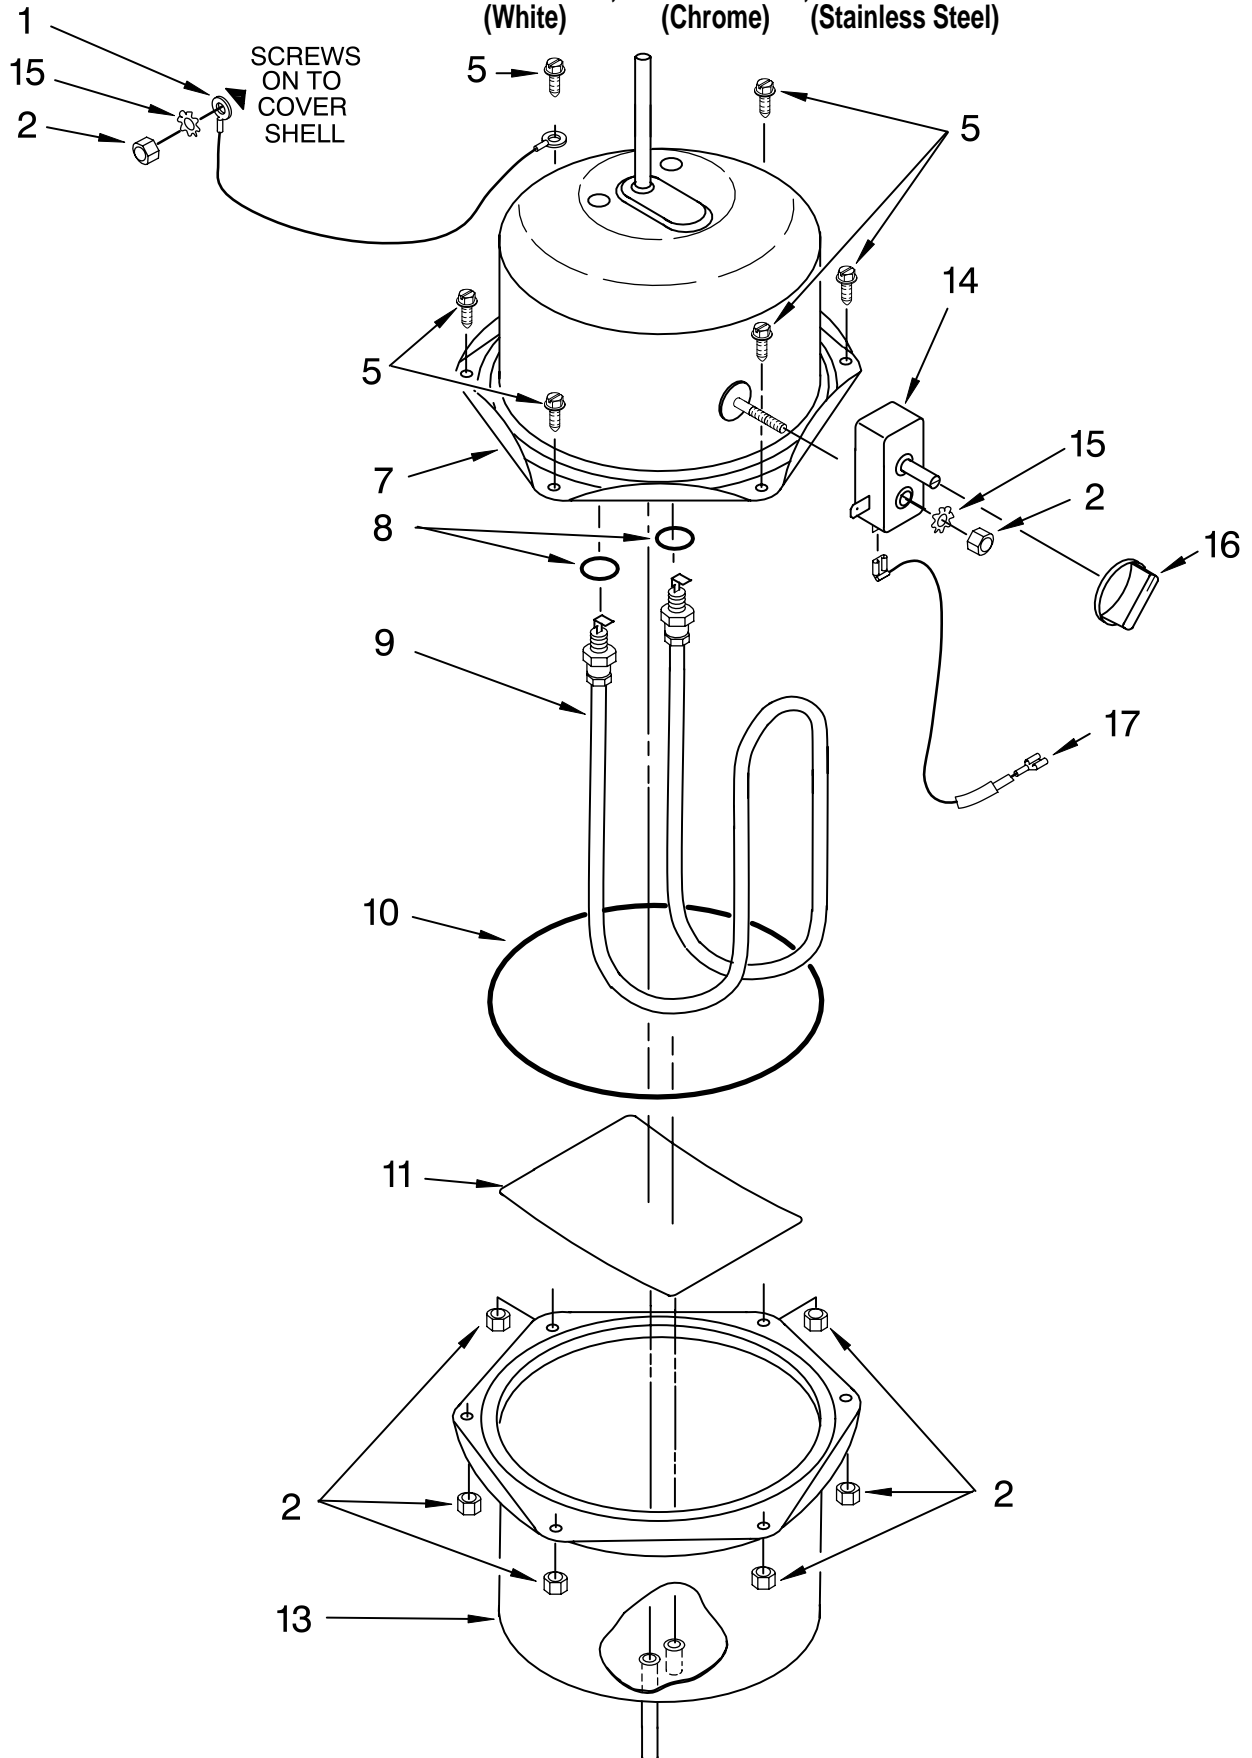

UPPER & LOWER TANK SHELL

For Models: KHWL160PWH1, KHWL160PCR1, KHWL160PSS1
(White) (Chrome) (Stainless Steel)

FOR ORDERING INFORMATION REFER TO PARTS PRICE LIST

UPPER & LOWER TANK SHELL

For Models: KHWL160PWH1, KHWL160PCR1, KHWL160PSS1
(White) (Chrome) (Stainless Steel)

Illus.	Part	
No.	No.	DESCRIPTION
1	3192080	Ground Wire
2	4159072	Nut
5	3400829	Screw
7	3193068	Shell, Tank Upper
8	4159825	O-Ring
9	3191376	Element, Heating
10	4159824	O-Ring
11	4176126	Deflector
13	8565547	Shell, Tank Lower
14	3193512	Thermostat
15	4159493	Lockwasher
16	3192538	Knob, Thermostat
17	3193190	Fuse, Thermo

FOR ORDERING INFORMATION REFER TO PARTS PRICE LIST