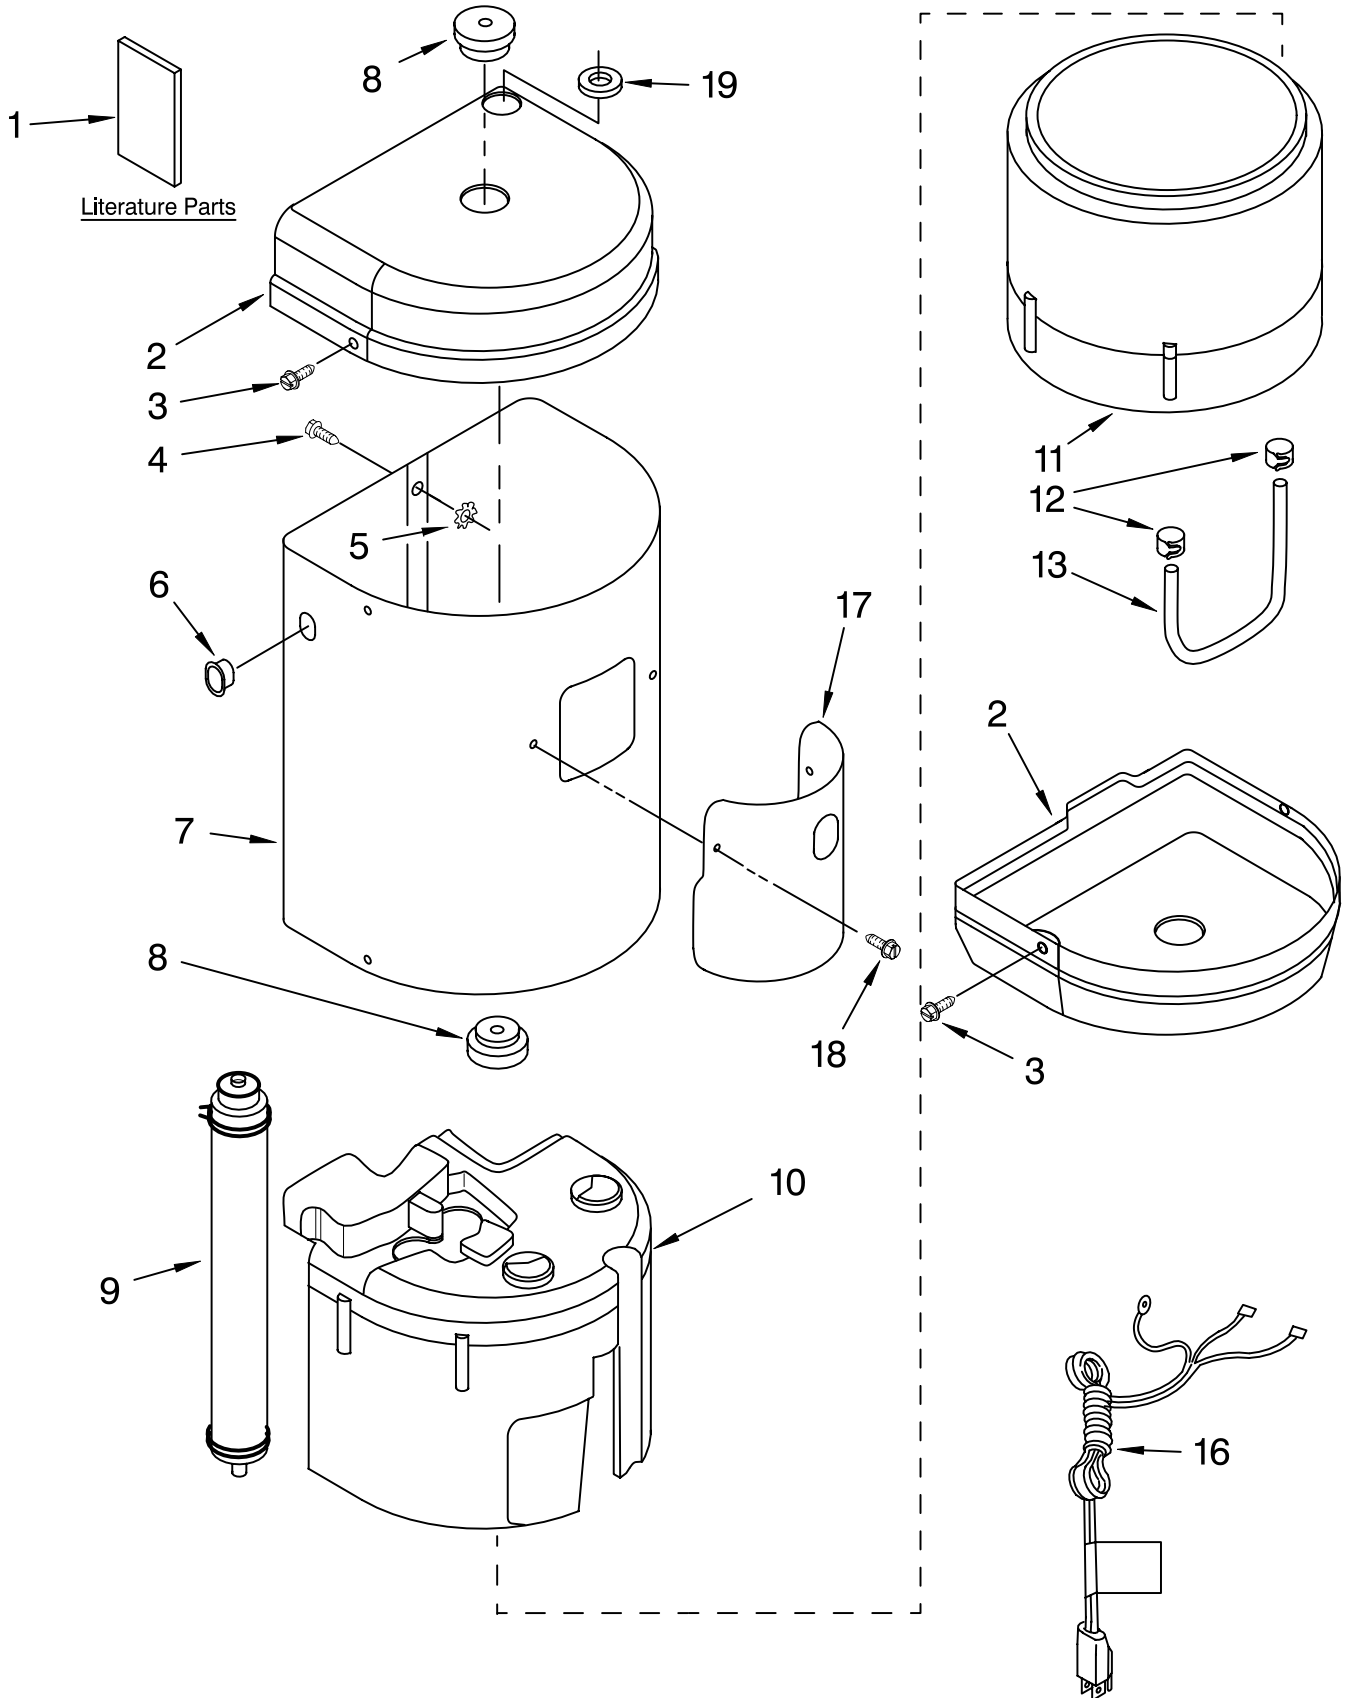

OUTER COVER & INSULATION PARTS

For Models: KHWL160PWH1, KHWL160PCR1, KHWL160PSS1
(White) (Chrome) (Stainless Steel)

FOR ORDERING INFORMATION REFER TO PARTS PRICE LIST

OUTER COVER & INSULATION PARTS

For Models: KHWL160PWH1, KHWL160PCR1, KHWL160PSS1
(White) (Chrome) (Stainless Steel)

Illus. No.	Part No.	DESCRIPTION
1	8578898	Literature Parts Instructions, Installation & Use & Care Guide
2	3192031	End Cap
3	4169569	Screw, Drive
4	3192294	Screw, Machine
5	4159493	Lockwasher
6	3191431	Strain Relieif, Power Cord
7	3193265	Shell
8	8534011	Bushing, Molded
9	3192006	Displacer
10	3192011	Insulation, Top
11	3192012	Insulation, Bottom
12	3400975	Clamp, Hose
13	8541031	Hose, Clear
16	3192352	Cord, Power
17	3192317	Front Cover
18	311932	Screw, 6-32 X .250
19	3192013	Grommet

FOR ORDERING INFORMATION REFER TO PARTS PRICE LIST