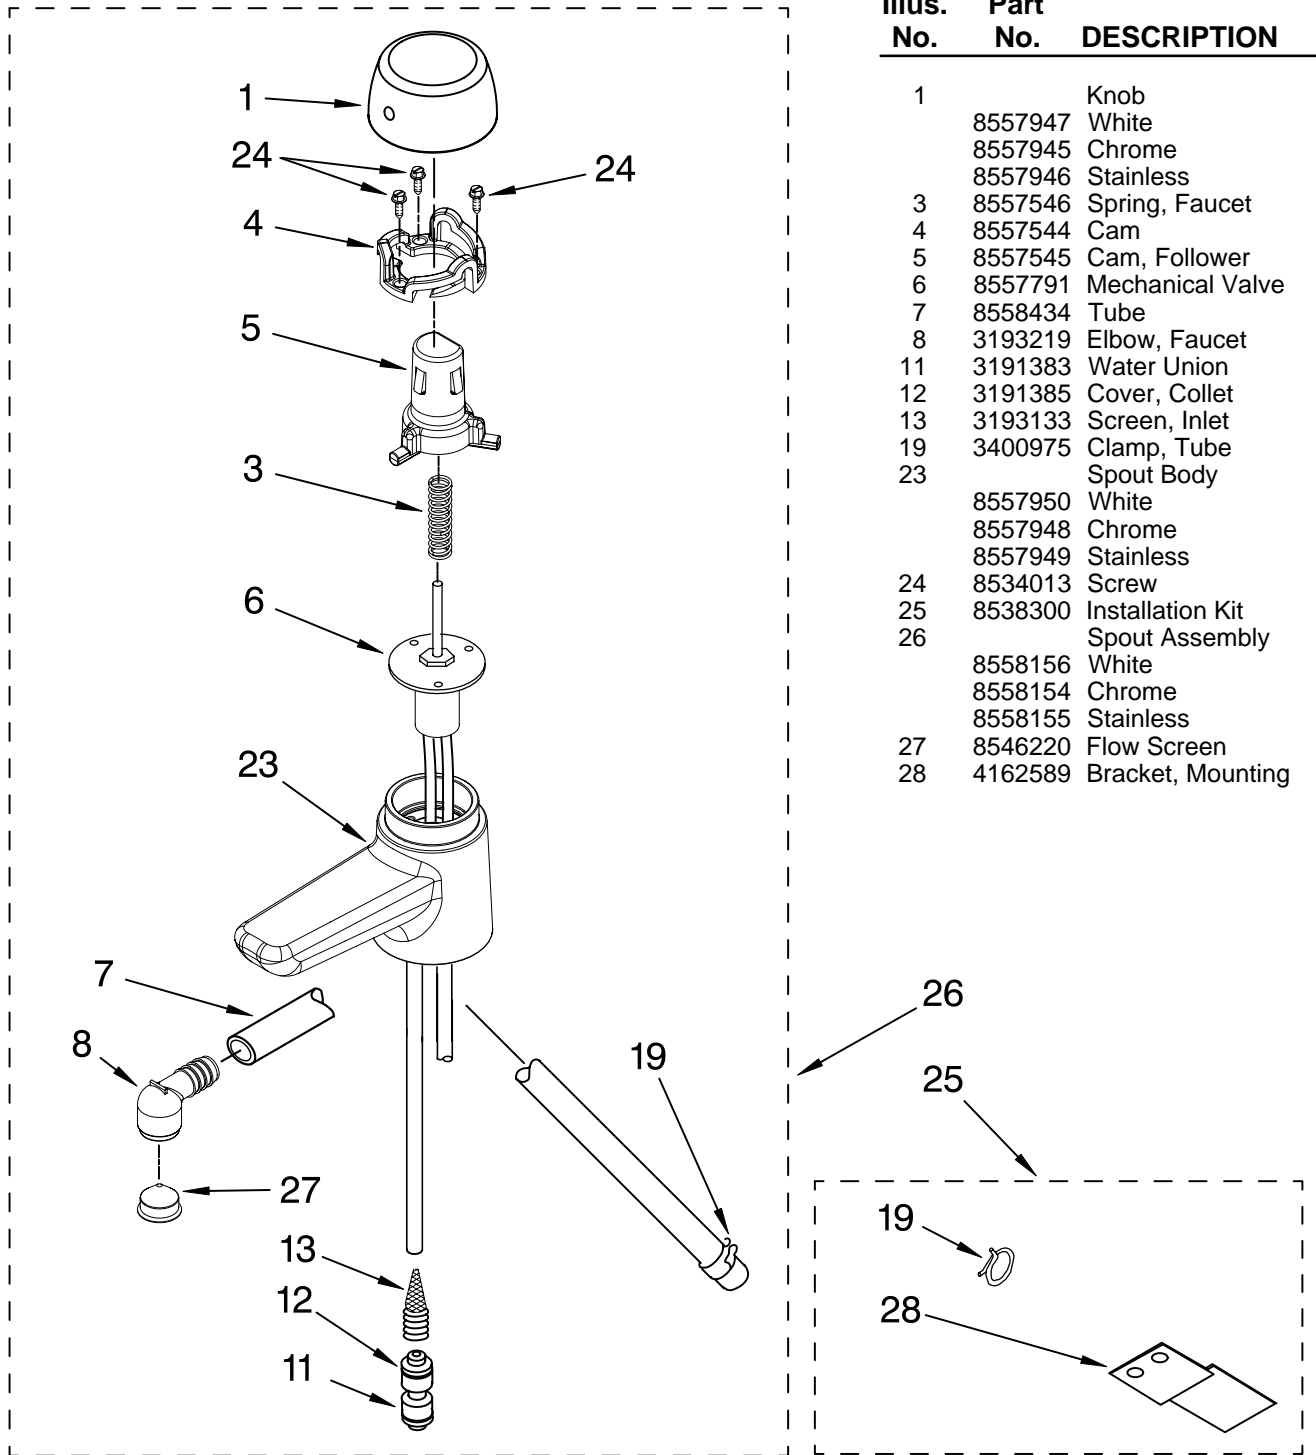

Illus. No.	Part No.	DESCRIPTION
1	8578898	Literature Parts Instructions, Installation & Use & Care Guide
2	3192031	End Cap
3	4169569	Screw, Drive
4	3192294	Screw, Machine
5	4159493	Lockwasher
6	3191431	Strain Relieif, Power Cord
7	3193265	Shell
8	8534011	Bushing, Molded
9	3192006	Displacer
10	3192011	Insulation, Top
11	3192012	Insulation, Bottom
12	3400975	Clamp, Hose
13	8541031	Hose, Clear
16	3192352	Cord, Power
17	3192317	Front Cover
18	311932	Screw, 6-32 X .250
19	3192013	Grommet

UPPER & LOWER TANK SHELL

For Models: KHWL160PWH1, KHWL160PCR1, KHWL160PSS1
(White) (Chrome) (Stainless Steel)

Illus.	Part	
No.	No.	DESCRIPTION
1	3192080	Ground Wire
2	4159072	Nut
5	3400829	Screw
7	3193068	Shell, Tank Upper
8	4159825	O-Ring
9	3191376	Element, Heating
10	4159824	O-Ring
11	4176126	Deflector
13	8565547	Shell, Tank Lower
14	3193512	Thermostat
15	4159493	Lockwasher
16	3192538	Knob, Thermostat
17	3193190	Fuse, Thermo

FOR ORDERING INFORMATION REFER TO PARTS PRICE LIST

SPOUT UNIT PARTS

For Models: KHWL160PWH1, KHWL160PCR1, KHWL160PSS1
(White) (Chrome) (Stainless Steel)

Illus. No.	Part No.	DESCRIPTION
1	8557947	Knob White
	8557945	Chrome
	8557946	Stainless
3	8557546	Spring, Faucet
4	8557544	Cam
5	8557545	Cam, Follower
6	8557791	Mechanical Valve
7	8558434	Tube
8	3193219	Elbow, Faucet
11	3191383	Water Union
12	3191385	Cover, Collet
13	3193133	Screen, Inlet
19	3400975	Clamp, Tube
23	8557950	Spout Body White
	8557948	Chrome
	8557949	Stainless
24	8534013	Screw
25	8538300	Installation Kit
26	8558156	Spout Assembly White
	8558154	Chrome
	8558155	Stainless
27	8546220	Flow Screen
28	4162589	Bracket, Mounting