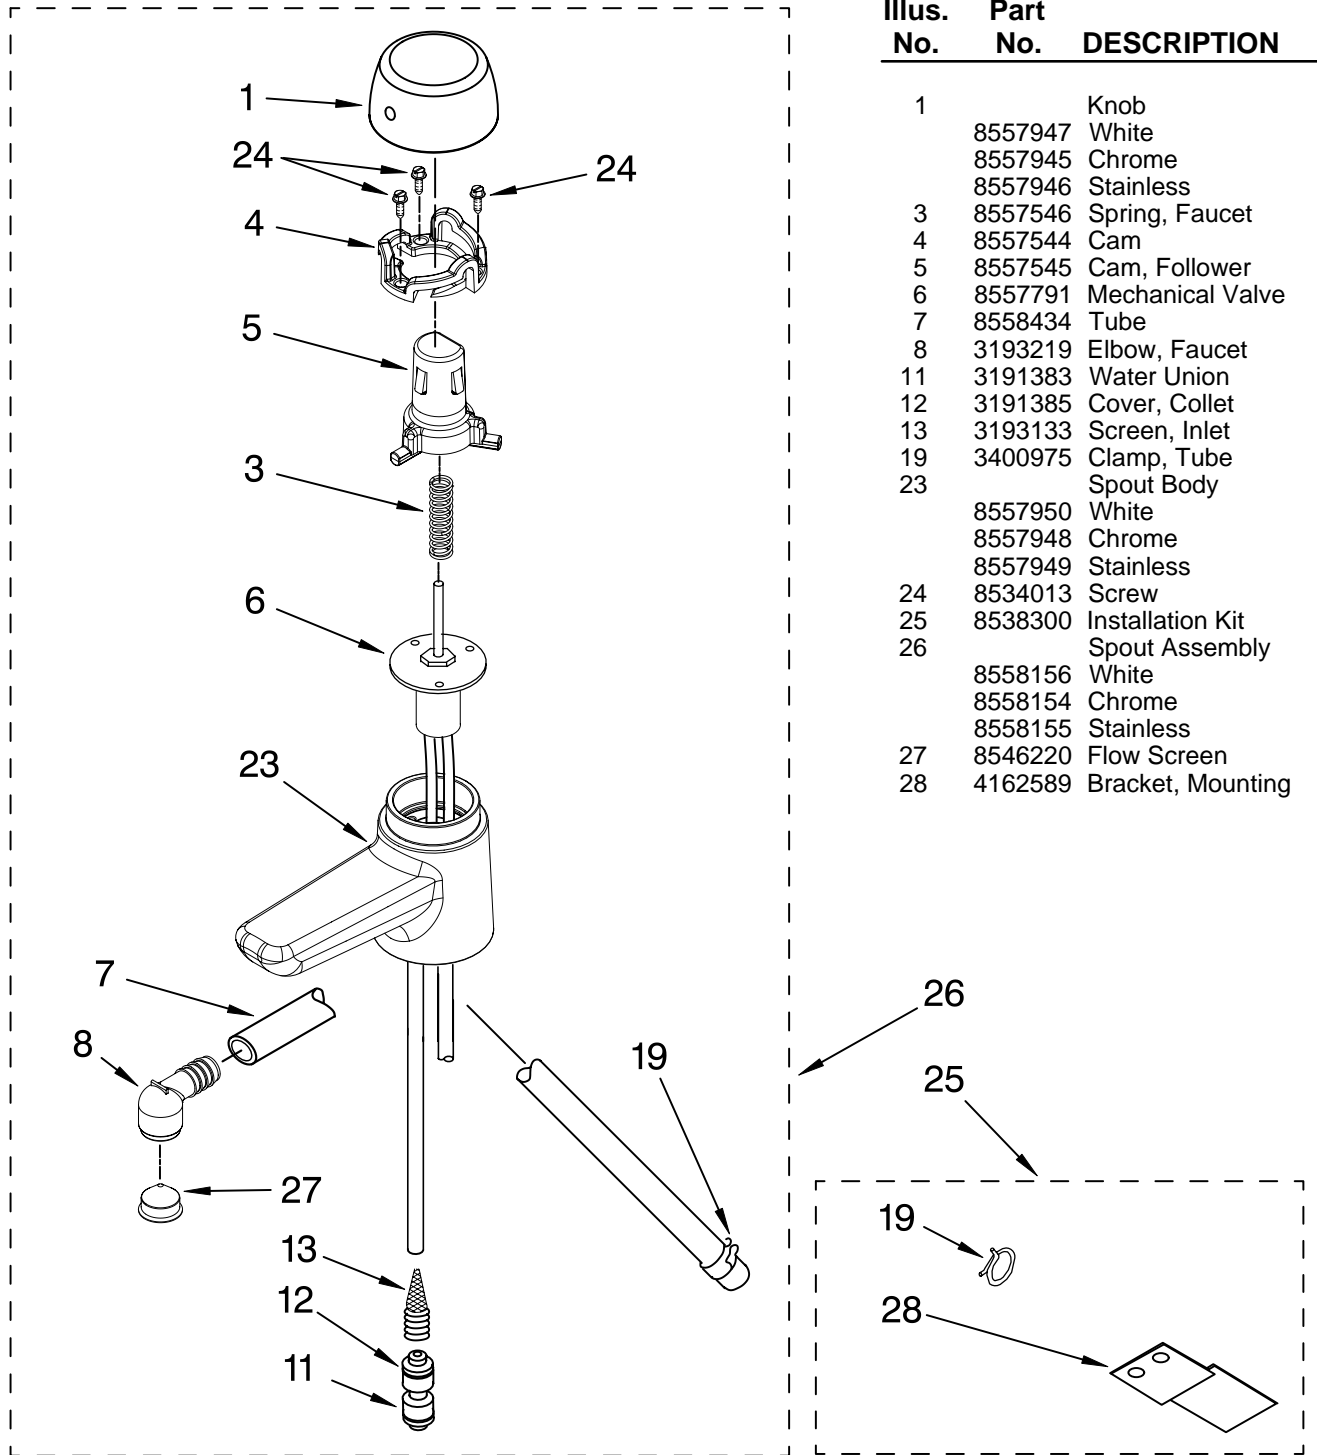

# UPPER & LOWER TANK SHELL

For Models: KHWL160PWH0, KHWL160PCR0, KHWL160PSS0  
(White) (Chrome) (Stainless Steel)

<b>Illus. No.</b>	<b>Part No.</b>	<b>DESCRIPTION</b>
1	3192080	Ground Wire
2	4159072	Nut
5	3400829	Screw
7	3193068	Shell, Tank Upper
8	4159825	O-Ring
9	3191376	Element, Heating
10	4159824	O-Ring
11	4176126	Deflector
13	8565547	Shell, Tank Lower
14	3193512	Thermostat
15	4159493	Lockwasher
16	3192538	Knob, Thermostat
17	3193190	Fuse, Thermo

# SPOUT UNIT PARTS

For Models: KHWL160PWH0, KHWL160PCR0, KHWL160PSS0  
(White) (Chrome) (Stainless Steel)

Illus. No.	Part No.	DESCRIPTION
1	8557947	Knob White
	8557945	Chrome
	8557946	Stainless
3	8557546	Spring, Faucet
4	8557544	Cam
5	8557545	Cam, Follower
6	8557791	Mechanical Valve
7	8558434	Tube
8	3193219	Elbow, Faucet
11	3191383	Water Union
12	3191385	Cover, Collet
13	3193133	Screen, Inlet
19	3400975	Clamp, Tube
23		Spout Body
	8557950	White
	8557948	Chrome
	8557949	Stainless
24	8534013	Screw
25	8538300	Installation Kit
26		Spout Assembly
	8558156	White
	8558154	Chrome
	8558155	Stainless
27	8546220	Flow Screen
28	4162589	Bracket, Mounting