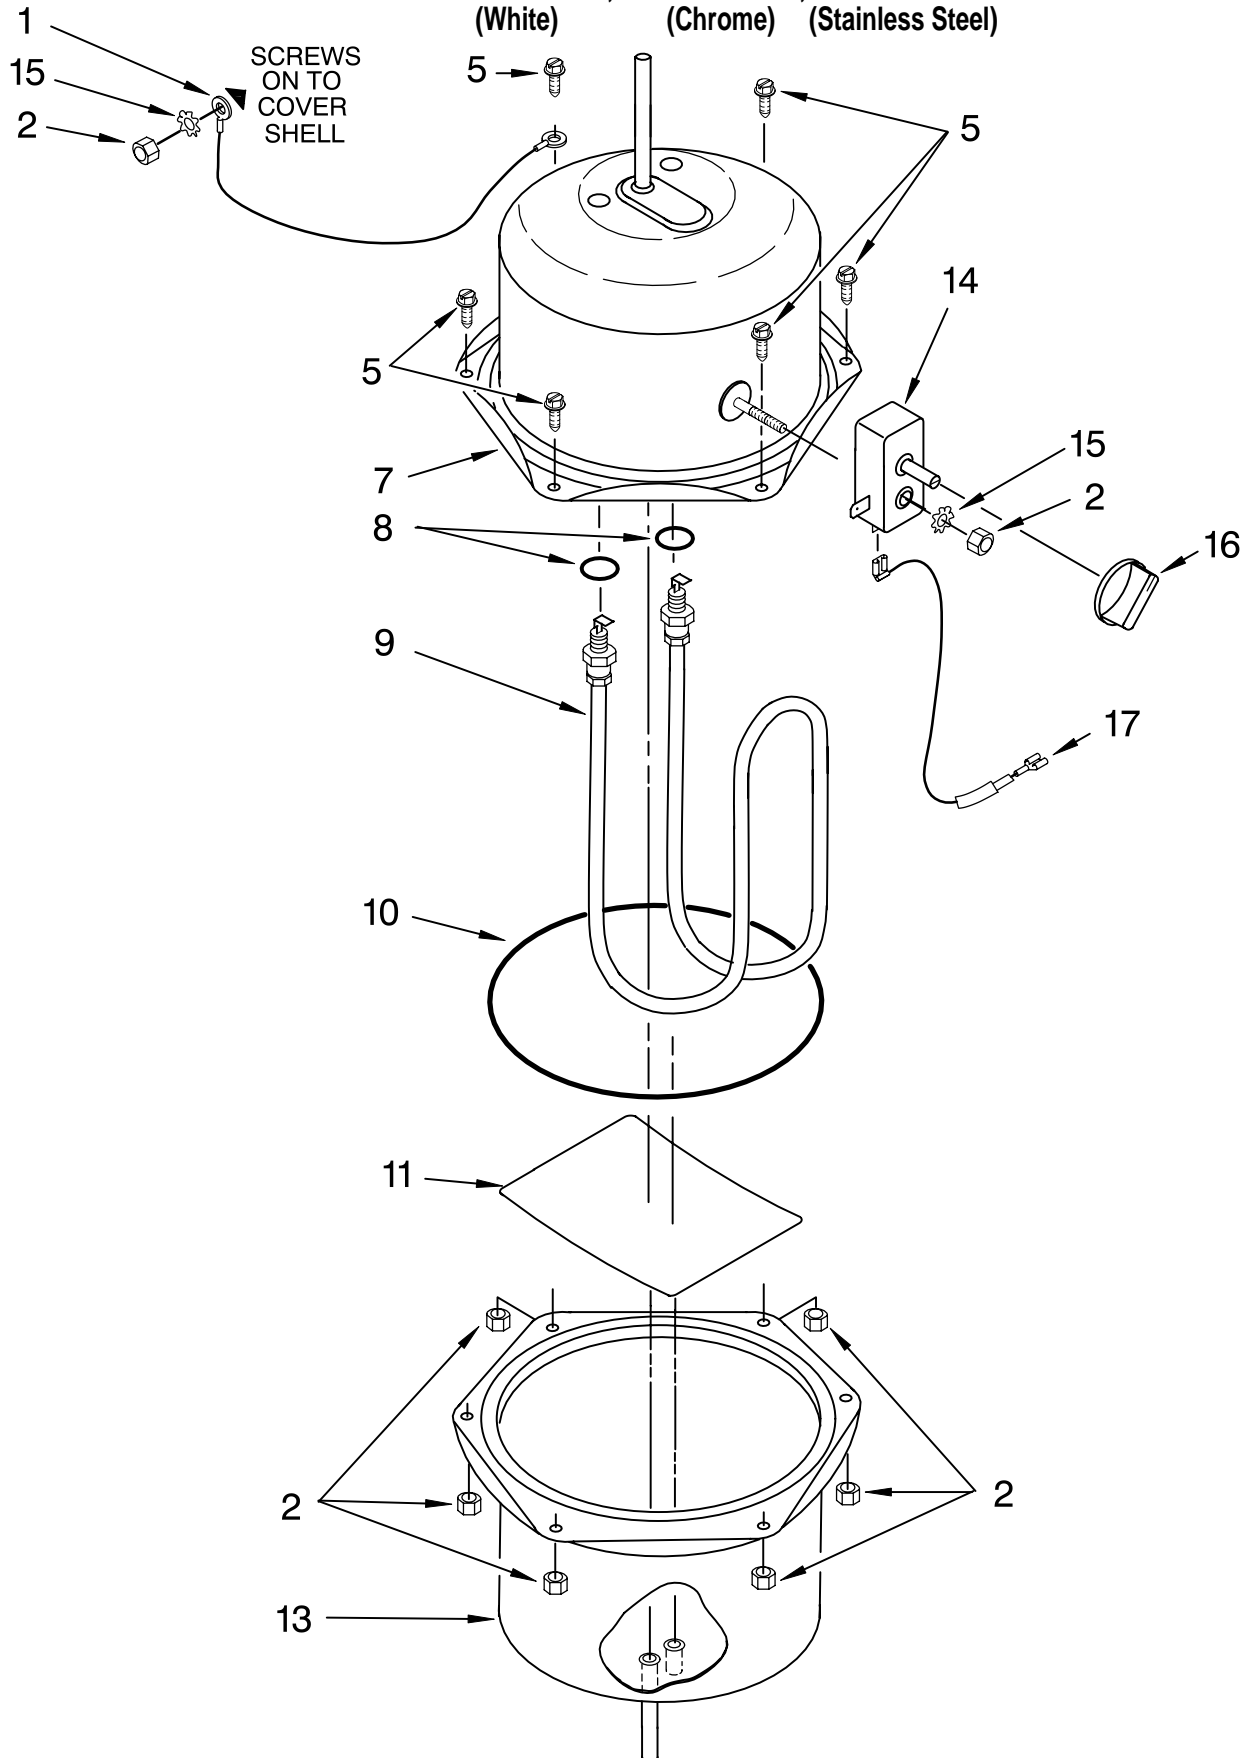

UPPER & LOWER TANK SHELL

For Models: KHWL160PWH0, KHWL160PCR0, KHWL160PSS0
(White) (Chrome) (Stainless Steel)

FOR ORDERING INFORMATION REFER TO PARTS PRICE LIST

UPPER & LOWER TANK SHELL

For Models: KHWL160PWH0, KHWL160PCR0, KHWL160PSS0
(White) (Chrome) (Stainless Steel)

Illus. No.	Part No.	DESCRIPTION
1	3192080	Ground Wire
2	4159072	Nut
5	3400829	Screw
7	3193068	Shell, Tank Upper
8	4159825	O-Ring
9	3191376	Element, Heating
10	4159824	O-Ring
11	4176126	Deflector
13	8565547	Shell, Tank Lower
14	3193512	Thermostat
15	4159493	Lockwasher
16	3192538	Knob, Thermostat
17	3193190	Fuse, Thermo

FOR ORDERING INFORMATION REFER TO PARTS PRICE LIST