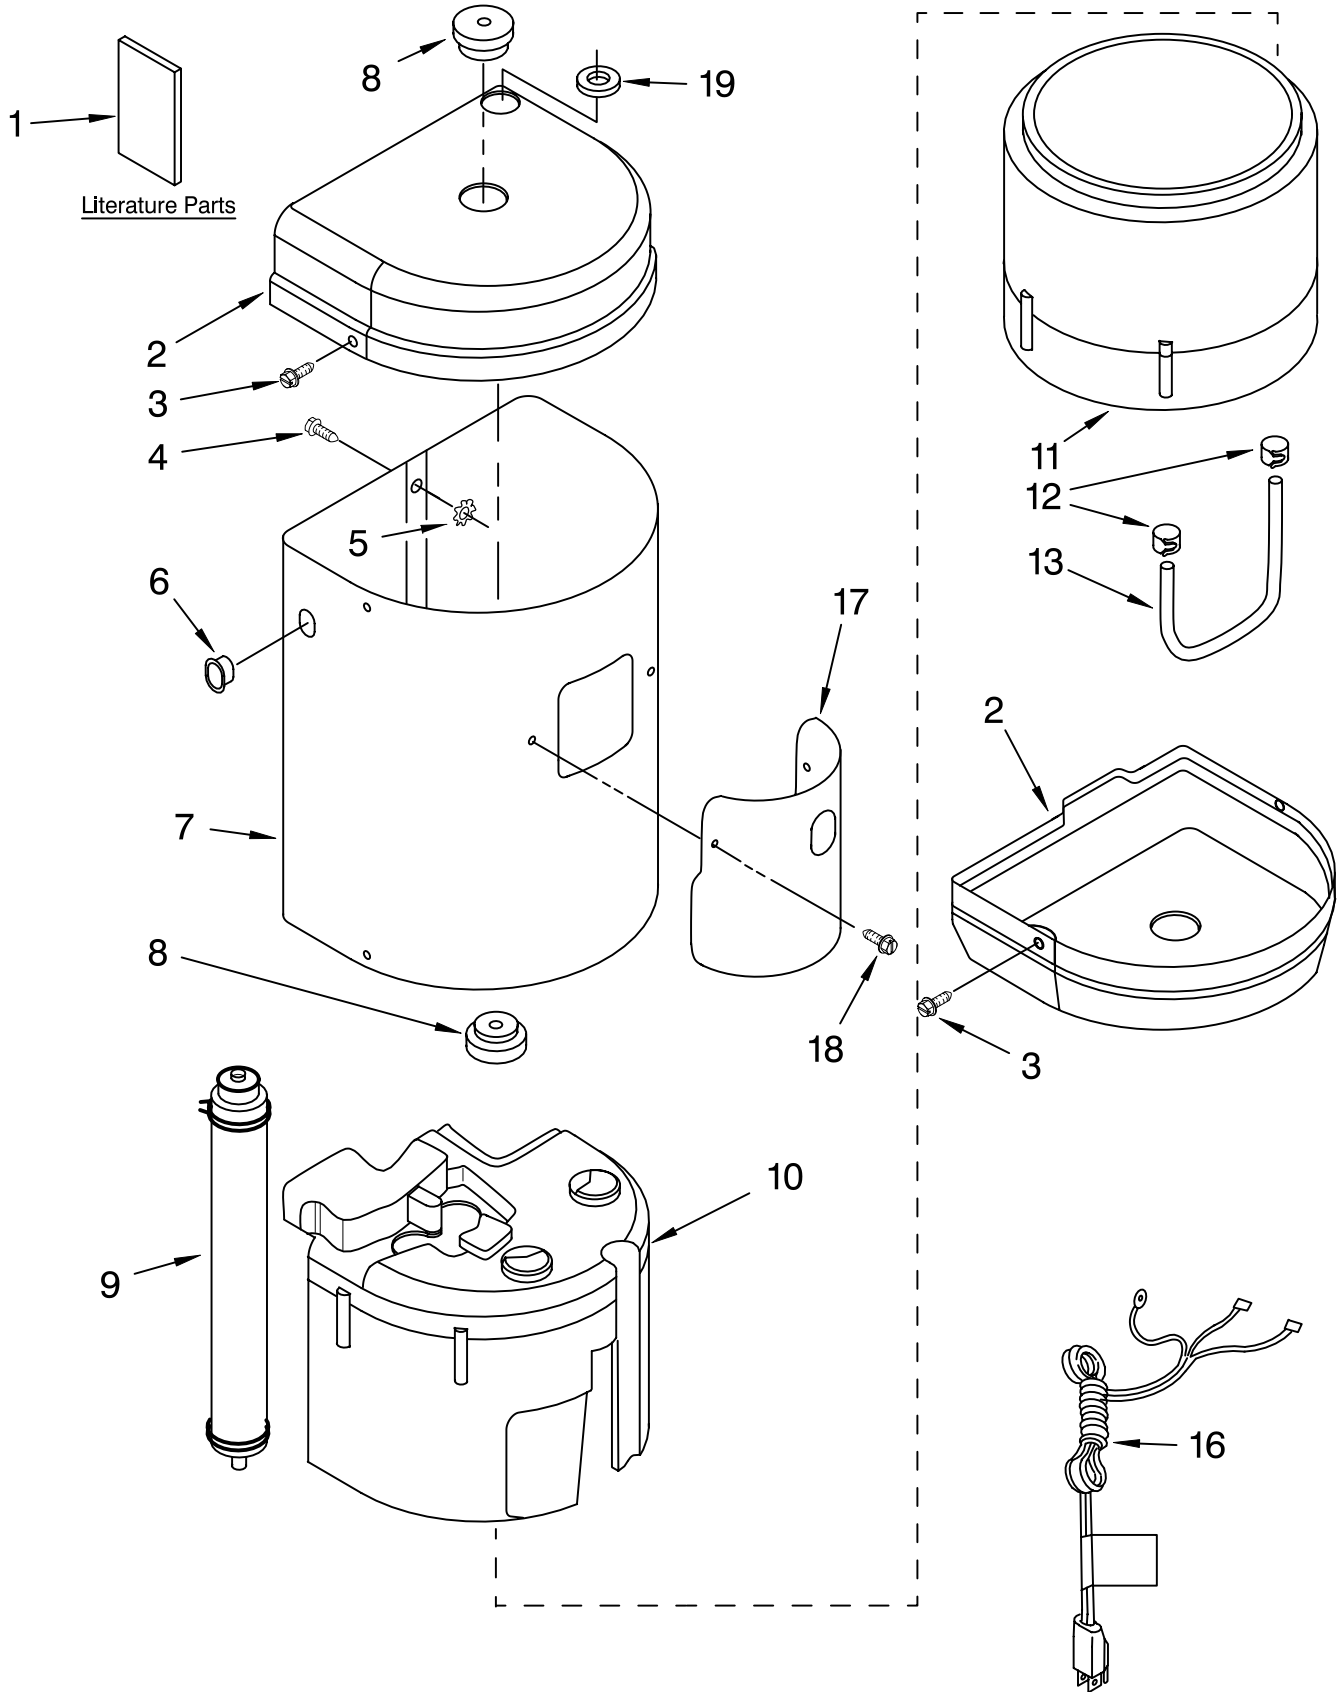

OUTER COVER & INSULATION PARTS

For Models: KHWL160PWH0, KHWL160PCR0, KHWL160PSS0
(White) (Chrome) (Stainless Steel)

FOR ORDERING INFORMATION REFER TO PARTS PRICE LIST

OUTER COVER & INSULATION PARTS

For Models: KHWL160PWHO, KHWL160PCRO, KHWL160PSS0
(White) (Chrome) (Stainless Steel)

Illus. No.	Part No.	DESCRIPTION
1	8538287	Literature Parts Instructions, Installation & Use & Care Guide
2	3192031	End Cap
3	4169569	Screw, Drive
4	3192294	Screw, Machine
5	4159493	Lockwasher
6	3191431	Strain Relief, Power Cord
7	3193265	Shell
8	8534011	Bushing, Molded
9	3192006	Displacer
10	3192011	Insulation, Top
11	3192012	Insulation, Bottom
12	3400975	Clamp, Hose
13	8541031	Hose, Clear
16	3192352	Cord, Power
17	3192317	Front Cover
18	311932	Screw, 6-32 X .250
19	3192013	Grommet

FOR ORDERING INFORMATION REFER TO PARTS PRICE LIST