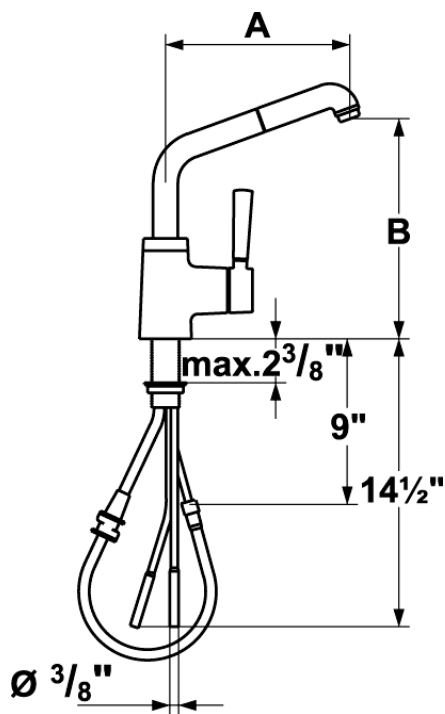

KWC KONOS

**Model number:**

K.10.K1.48.[---]A08 8" Reach

Available in:

[000] All chrome

[127] Splendure™ Stainless Steel

Measurements:

A= 8" B= 9 3/4"

Features:

- Installs with lever on right side only
- Pull-out spout/aerator
- Swivel pull-out spout 160°
- Pullout length 27"
- Universal ceramic disc cartridge with adjustable temperature and flow rate limitation
- 3/8" OD copper supply lines
- Mounting hole size $\varnothing = 1 \frac{3}{8}$ "
- Flow rate: 2.2 gpm @ 60 psi