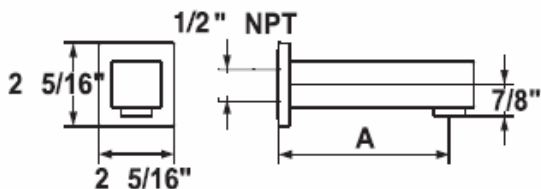

Features:

- 1/2" FPT connection