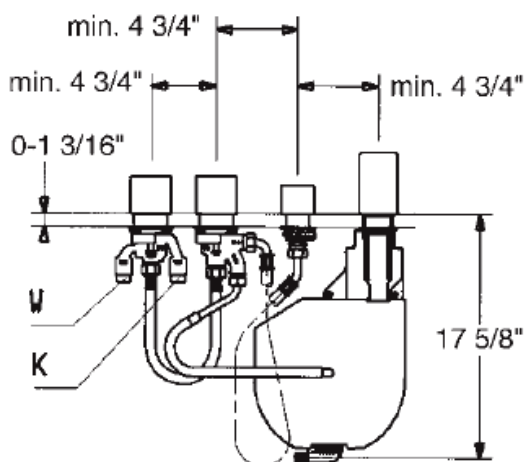

Features:

- 4-hole single lever with diverter
- Flow rate: 7 gpm @ 60 psi (spout)
  2.5 gpm @ 80 psi (hand shower)

Trim sold separately