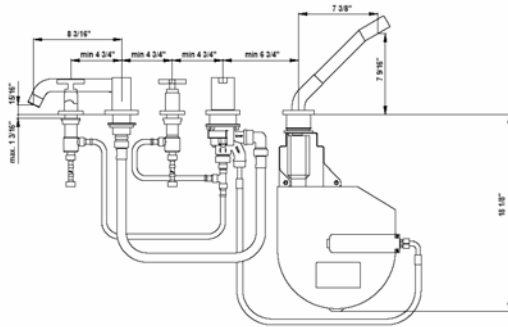

# KWC ROMAN TUB ROUGH-IN

**Model number:**  
**Z.535.391.931**

**Roman tub rough-in**

**Available in:**  
**[931] Raw brass**

**Features:**

- 5-hole two handle with diverter
- Flow rate: 12 gpm @ 60 psi (spout)  
2.5 gpm @ 80 psi (hand shower)