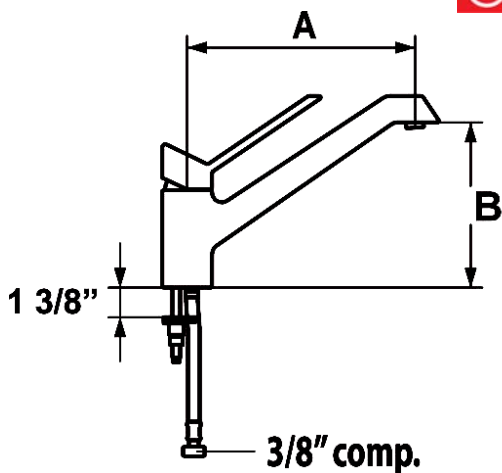

KWC EDGE

Model number:

10.021.023.[---] 4" short lever

10.021.023.[---] LL 6" long lever

Single-hole, single-lever kitchen mixer with swivel spout

Available in:

[000] All chrome

[127] Splendure™ Stainless Steel

Measurements:

A= 9" B= 6 11/16"

Features:

- Swivel spout 360°
- KWC 3.5 ceramic disc cartridge with adjustable temperature limitation
- Flexible supply hoses, 3/8" compression fittings
- Mounting hole size $\varnothing = 1 \frac{3}{8}$ "
- Flow rate: 2.2 gpm @ 60 psi