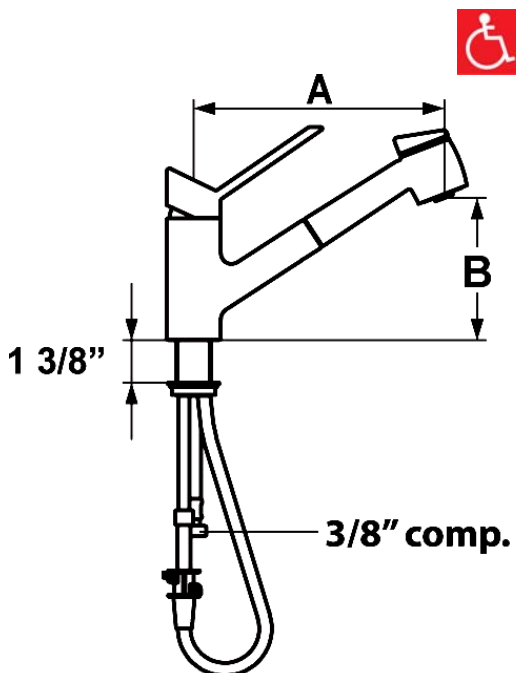

KWC EDGE

Model number:

10.021.033.[---] 4" short lever

10.021.033.[---] LL 6" long lever

Single-hole, single-lever kitchen mixer with swivel spout and pull-out spray

Available in:

[000] All chrome

[127] Splendure™ Stainless Steel

Measurements:

A= 9" B= 5 1/2"

Features:

- Swivel spout 160°
- Pull-out hand-spray
 - TAC turn and clean aerator,
 - KWC JETCLEAN technology
 - automatic diverter reset
 - lockable spray mode
 - pull-out length 27"
- KWC 3.5 ceramic disc cartridge with adjustable temperature limitation
- Flexible supply hoses, 3/8" compression fittings
- Mounting hole size $\varnothing = 1 \frac{3}{8}$ "
- Flow rate: 2.2 gpm @ 60 psi