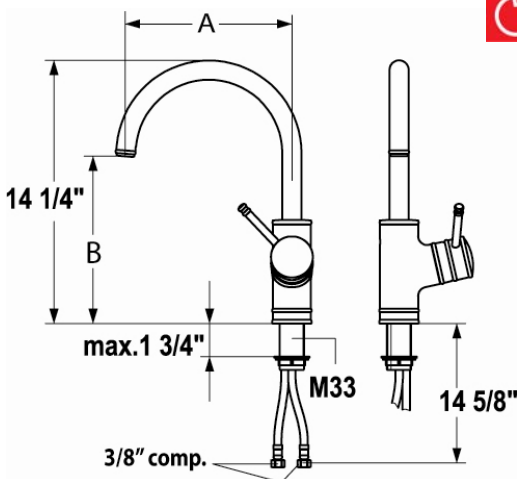

# KWC DECO

**Model number:**

**10.031.013.[---]** 8 7/8" Reach

**Single-hole, single side-lever kitchen mixer with high arched swivel spout**

**Available in:**

**[000]** All chrome

**[127]** Splendure™ Stainless Steel

**Measurements:**

A= 8 7/8" B= 8 7/8"

**Features:**

- Installs with lever on right side only
- High arched swivel spout 160°
- Universal ceramic disc cartridge with adjustable temperature and flow rate limitation
- Flexible supply hoses, 3/8" compression fittings
- Mounting hole size  $\varnothing = 1 \frac{3}{8}$ "
- Flow rate: 2.2 gpm @ 60 psi