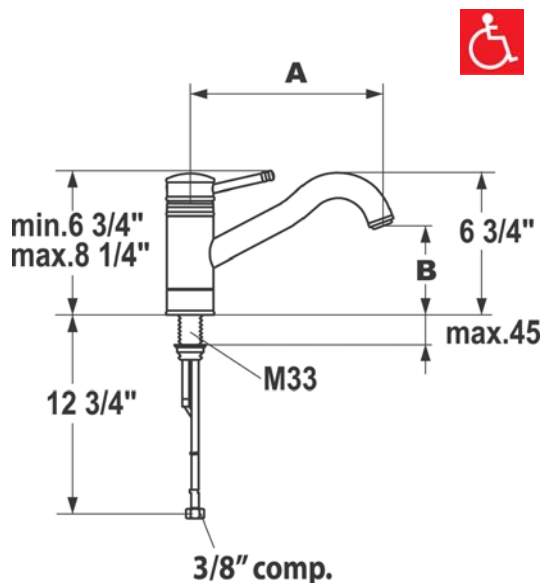

KWC DECO

Model number:

10.031.023.[---] 9" Reach

Single-hole, single-lever kitchen mixer with swivel spout

Available in:

[000] All chrome

[127] Splendure™ Stainless Steel

Measurements:

A= 9" B= 5 1/2"

Features:

- Swivel spout 160°
- Universal ceramic disc cartridge with adjustable temperature and flow rate limitation
- Flexible supply hoses, 3/8" compression fittings
- Mounting hole size $\varnothing = 1 \frac{3}{8}$ "
- Flow rate: 2.2 gpm @ 60 psi