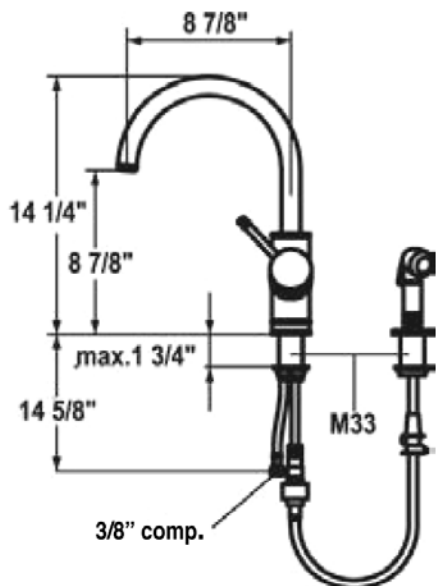

# KWC DECO

**Model number:**

**10.031.213.[---]** 8 7/8" Reach

**Single-hole, single side-lever kitchen mixer with high arched swivel spout**

**Available in:**

**[000]** All chrome

**[127]** Splendure™ Stainless Steel

**Features:**

- Installs with lever on right side only
- High arched swivel spout 160°
- Universal ceramic disc cartridge with adjustable temperature and flow rate limitation
- Flexible supply hoses, 3/8" compression fittings
- Mounting hole size  $\text{Ø} = 1 \frac{3}{8}$ "
- Flow rate: 2.2 gpm @ 60 psi