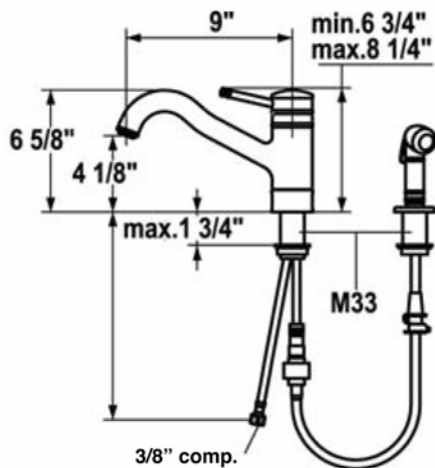

KWC DECO

Model number:

10.031.223.[---] 9" Reach

Single-hole, single-lever kitchen mixer with swivel spout

Available in:

[000] All chrome

[127] Splendure™ Stainless Steel

Features:

- Swivel spout 160°
- Universal ceramic disc cartridge with adjustable temperature and flow rate limitation
- Flexible supply hoses, 3/8" compression fittings
- Mounting hole size $\varnothing = 1 \frac{3}{8}$ "
- Flow rate: 2.2 gpm @ 60 psi