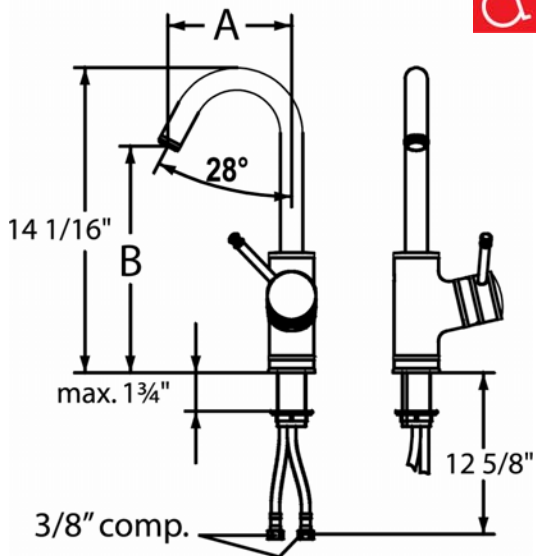

KWC DECO

Model number:

10.031.991.[---] 5 5/8" Reach

Single-hole, single side-lever bar mixer with arched swivel spout

Available in:

[000] All chrome

[127] Splendure™ Stainless Steel

Measurements:

A= 5 5/8" B= 10 1/2"

Features:

- Installs with lever on right side only
- Forward arched swivel spout 160°
- Universal ceramic disc cartridge with adjustable temperature and flow rate limitation
- Flexible supply hoses, 3/8" compression fittings
- Mounting hole size $\varnothing = 1 \frac{3}{8}$ "
- Flow rate: 2.2 gpm @ 60 psi