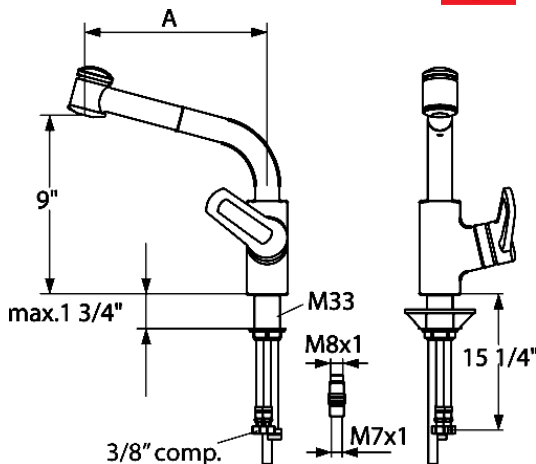

## Model number:

10.041.002.[---] 7" Reach

10.041.003.[---] 9" Reach

**Single-hole, single side-lever kitchen mixer with high swivel spout and pull-out spray**

## Measurements:

10.041.002.[---] A = 7"

10.041.003.[---] A = 9"

## Features:

- Swivel spout 360°
- Pull-out hand-spray
  - TAC turn and clean aerator,
  - KWC JETCLEAN technology
  - automatic diverter reset
  - lockable spray mode
  - pull-out length 27"
- Universal ceramic disc cartridge with adjustable temperature and flow rate limitation
- Flexible supply hoses, 3/8" compression fittings
- Mounting hole size  $\varnothing = 1 \frac{3}{8}$ "
- Flow rate: 2.2 gpm @ 60 psi