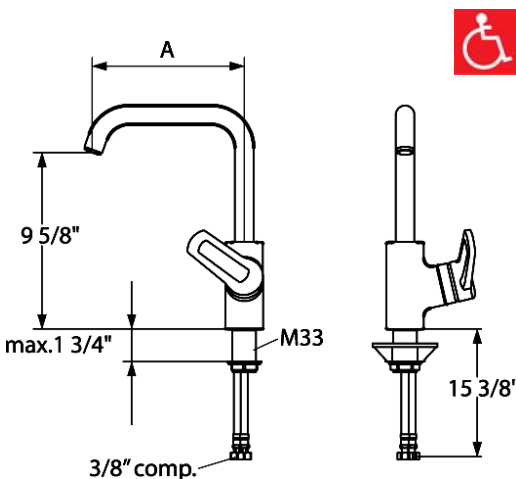

KWC DIVO-ARCO

Model number:

10.041.013.[---] 9" Reach

Single-hole, single side-lever kitchen mixer with high right-angle swivel spout

Available in:

[000] All chrome

[127] Splendure™ Stainless Steel

Measurements:

A = 9"

Features:

- Installs with lever on right side only
- High right-angle swivel spout 160°
- Universal ceramic disc cartridge with adjustable temperature and flow rate limitation
- Flexible supply hoses, 3/8" compression fittings
- Mounting hole size $\varnothing = 1 \frac{3}{8}$ "
- Flow rate: 2.2 gpm @ 60 psi