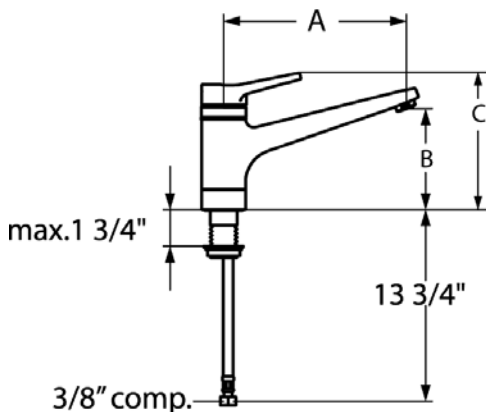

KWC DIVO-ARCO

Model number:

10.041.023.[---] 9" Reach

Single-hole, single-lever kitchen mixer with swivel spout

Available in:

[000] All chrome

[127] Splendure™ Stainless Steel

Measurements:

A= 9" B= 5" C= 6 3/4"

Features:

- Swivel spout 160°
- Universal ceramic disc cartridge with adjustable temperature and flow rate limitation
- Flexible supply hoses, 3/8" compression fittings
- Mounting hole size $\varnothing = 1 \frac{3}{8}$ "
- Flow rate: 2.2 gpm @ 60 psi