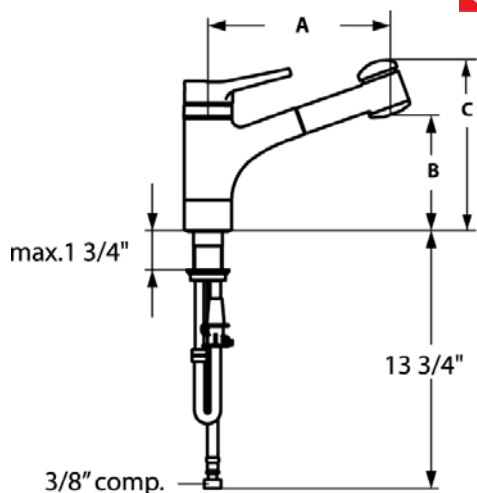

## Model number:

10.041.032.[---] 7" Reach

10.041.033.[---] 9" Reach

## Single-hole, single-lever kitchen mixer with swivel spout and pull-out spray

## Measurements:

10.041.032.[---] A= 7" B= 5" C= 7 1/2"

10.041.033.[---] A= 9" B= 5 1/2" C= 8"

## Features:

- Swivel spout 140°
- Pull-out hand-spray
  - TAC turn and clean aerator
  - KWC JETCLEAN technology
  - automatic diverter reset
  - lockable spray mode
  - pull-out length 27"
- Universal ceramic disc cartridge with adjustable temperature and flow rate limitation
- Flexible supply hoses, 3/8" compression fittings
- Mounting hole size  $\varnothing = 1 \frac{3}{8}$ "
- Flow rate: 2.2 gpm @ 60 psi