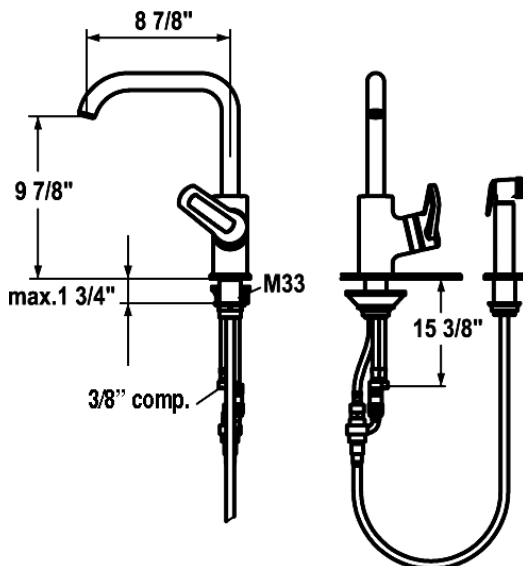

KWC DIVO-ARCO

Model number:

10.041.213.[---] 8 7/8" Reach

Single-hole, single side-lever kitchen mixer with high arched swivel spout

Available in:

[000] All chrome

[127] Splendure™ Stainless Steel

Features:

- Installs with lever on right side only
- High arched swivel spout 160°
- Universal ceramic disc cartridge with adjustable temperature and flow rate limitation
- Flexible supply hoses, 3/8" compression fittings
- Mounting hole size $\varnothing = 1 \frac{3}{8}$ "
- Flow rate: 2.2 gpm @ 60 psi