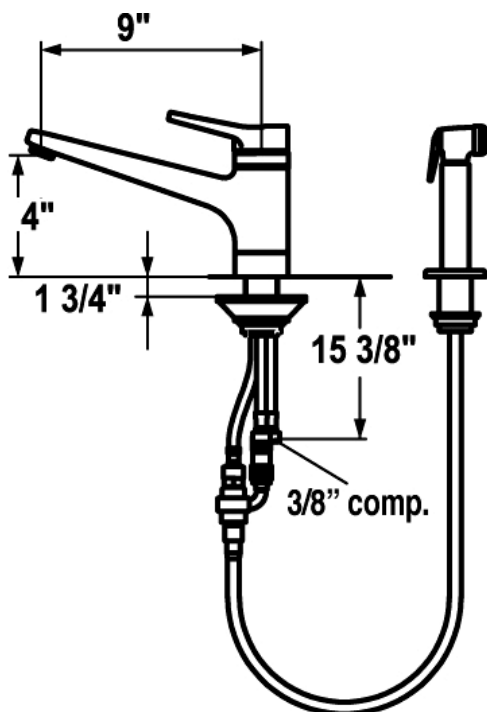

KWC DIVO-ARCO

Model number:

10.041.223.[---] 9" Reach

Single-hole, single-lever kitchen mixer with swivel spout

Available in:

[000] All chrome

[102] White

[127] Splendure™ Stainless Steel

Features:

- Swivel spout 160°
- Universal ceramic disc cartridge with adjustable temperature and flow rate limitation
- Flexible supply hoses, 3/8" compression fittings
- Mounting hole size $\varnothing = 1 \frac{3}{8}$ "
- Flow rate: 2.2 gpm @ 60 psi