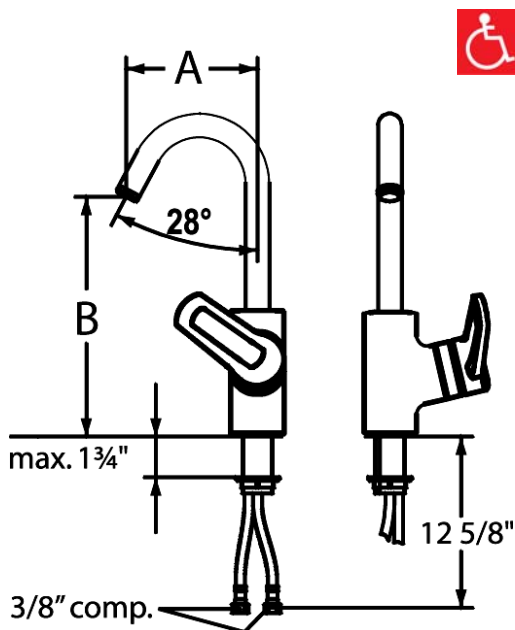

KWC DIVO-ARCO

Model number:

10.041.991.[---] 5 5/8" Reach

Single-hole, single side-lever bar mixer with arched swivel spout

Available in:

[000] All chrome

[127] Splendure™ Stainless Steel

Measurements:

A= 5 5/8" B= 9 7/8"

Features:

- Installs with lever on right side only
- Forward arched swivel spout 160°
- Universal ceramic disc cartridge with adjustable temperature and flow rate limitation
- Flexible supply hoses, 3/8" compression fittings
- Mounting hole size $\varnothing = 1 \frac{3}{8}$ "
- Flow rate: 2.2 gpm @ 60 psi