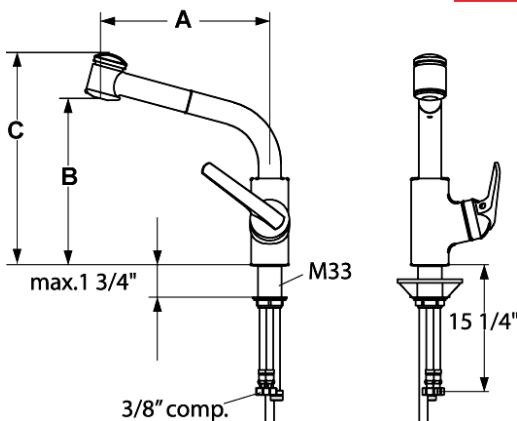

KWC DOMO

Model number:

10.061.002.[---] 7" Reach

10.061.003.[---] 9" Reach

Single-hole, single side-lever kitchen mixer with high swivel spout and pull-out spray

Available in:

10.061.002.[---]

[000] All chrome

[127] Splendure™ Stainless Steel

10.061.003.[---]

[000] All chrome

[102] White

[127] Splendure™ Stainless Steel

Measurements:

10.061.002.[---] A= 7" B= 8 1/2" C= 10 3/4"

10.061.003.[---] A= 9" B= 9" C= 11 1/4"

Features:

- Swivel spout 360°
- Pull-out hand-spray
 - TAC turn and clean aerator,
 - KWC JETCLEAN technology
 - automatic diverter reset
 - lockable spray mode
 - pull-out length 27"
- Universal ceramic disc cartridge with adjustable temperature and flow rate limitation
- Flexible supply hoses, 3/8" compression fittings
- Mounting hole size $\varnothing = 1 \frac{3}{8}$ "
- Flow rate: 2.2 gpm @ 60 psi