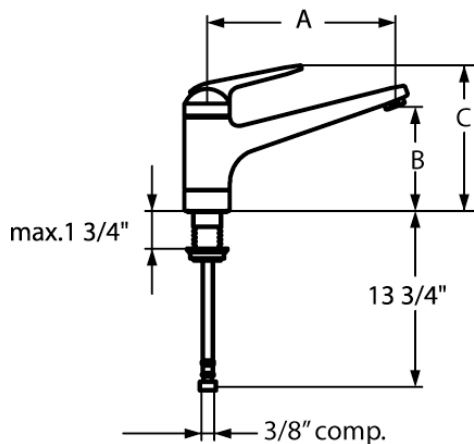

KWC DOMO

Model number:

10.061.023.[---] 9" Reach

Single-hole, single-lever kitchen mixer with swivel spout

Available in:

[000] All chrome

[127] Splendure™ Stainless Steel

Measurements:

A= 9" B= 5" C= 6 7/8"

Features:

- Swivel spout 160°
- Universal ceramic disc cartridge with adjustable temperature and flow rate limitation
- Flexible supply hoses, 3/8" compression fittings
- Mounting hole size $\varnothing = 1 \frac{3}{8}$ "
- Flow rate: 2.2 gpm @ 60 psi