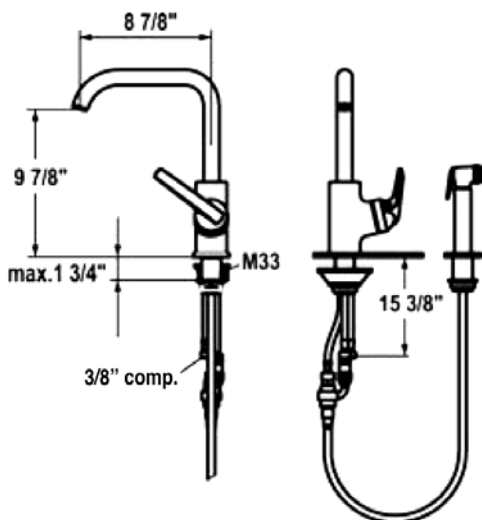

KWC DOMO

Model number:

10.061.213.[---] 8 7/8" Reach

Single-hole, single side-lever kitchen mixer with high right-angle swivel spout

Available in:

[000] All chrome

[102] White

[127] Splendure™ Stainless Steel

Features:

- Installs with lever on right side only
- High right-angle swivel spout 160°
- Universal ceramic disc cartridge with adjustable temperature and flow rate limitation
- Flexible supply hoses, 3/8" compression fittings
- Mounting hole size $\varnothing = 1 \frac{3}{8}$ "
- Flow rate: 2.2 gpm @ 60 psi