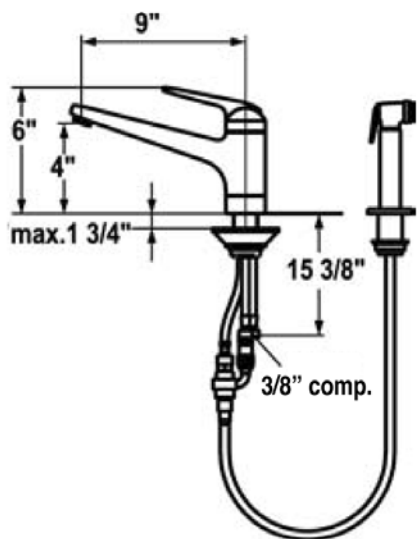

# KWC DOMO

**Model number:**

**10.061.223.[---]** 9" Reach

**Single-hole, single-lever kitchen mixer with swivel spout**

**Available in:**

**[000]** All chrome

**[102]** White

**[127]** Splendure™ Stainless Steel

**Features:**

- Swivel spout 160°
- Universal ceramic disc cartridge with adjustable temperature and flow rate limitation
- Flexible supply hoses, 3/8" compression fittings
- Mounting hole size  $\varnothing = 1 \frac{3}{8}$ "
- Flow rate: 2.2 gpm @ 60 psi