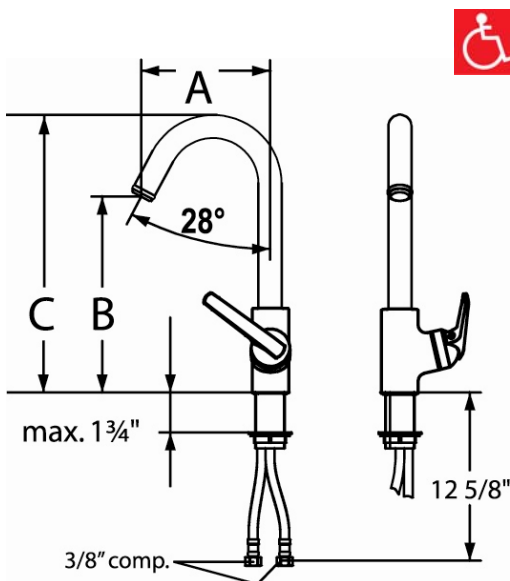

# KWC DOMO

**Model number:**

10.061.991.[---] 5 5/8" Reach

**Single-hole, single side-lever bar mixer with arched swivel spout****Available in:**

[000] All chrome

[127] Splendure™ Stainless Steel

**Measurements:**

A= 5 5/8" B= 9 7/8" C= 13 1/2"

**Features:**

- Installs with lever on right side only
- Forward arched swivel spout 160°
- Universal ceramic disc cartridge with adjustable temperature and flow rate limitation
- Flexible supply hoses, 3/8" compression fittings
- Mounting hole size  $\varnothing = 1 \frac{3}{8}$ "
- Flow rate: 2.2 gpm @ 60 psi