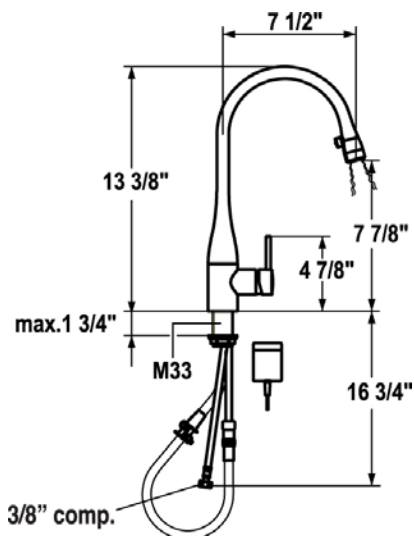

KWC EVE

Model number:

10.121.102.[---] With Light

10.111.102.[---] Without Light

Deck-mounted, single-hole, side lever mixer with high-arc swivel spout and pull-down aerator

Available in:

[000] All chrome

[700] Solid Stainless Steel

Features:

- Durable, solid, low-lead brass or solid stainless steel construction
- Installs with lever on right or left side with appropriate hot/cold connections
- Available with or without LED light
- Automatic LED light shut off after approximately 45 minutes
- 100-240V AC adapter included with 31 1/2" cable length
 - 47 1/4" extension cable available
- Hermetically sealed, ceramic disc control cartridge
- 270° swivel spout with pull-down Neoperl® aerator (aerator service key included)
 - Pull-down length 24"
- Flexible supply hoses, 3/8" compression fittings
- Mounting hole size $\varnothing = 1 \frac{3}{8}$ "
- Flow rate: 2.2 gpm @ 60psi