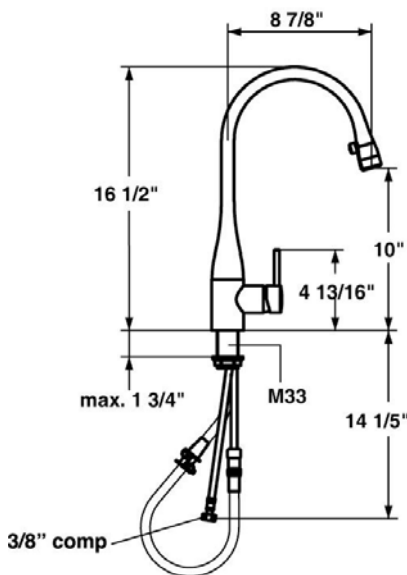

KWC EVE

Model number:

10.121.103.[---] With Light

10.111.103.[---] Without Light

KWC EVE – tall version

Deck-mounted, single-hole, side lever mixer with high-arc swivel spout and pull-down aerator

Available in:

[000] All chrome

[700] Solid Stainless Steel

Features:

- Durable, solid, low-lead brass or solid stainless steel construction
- Installs with lever on right or left side with appropriate hot/cold connections
- Available with or without LED light
- Automatic LED light shut off after approximately 45 minutes
- 100-240V AC adapter included with 31 1/2" cable length
 - 47 1/4 extension cable available
- Hermetically sealed, ceramic disc control cartridge
- 270° swivel spout with pull-down Neoperl® aerator (aerator service key included)
 - Pull-down length 24
- Flexible supply hoses, 3/8" compression fittings
- Mounting hole size $\varnothing = 1 \frac{3}{8}$
- Flow rate: 2.2 gpm @ 60psi