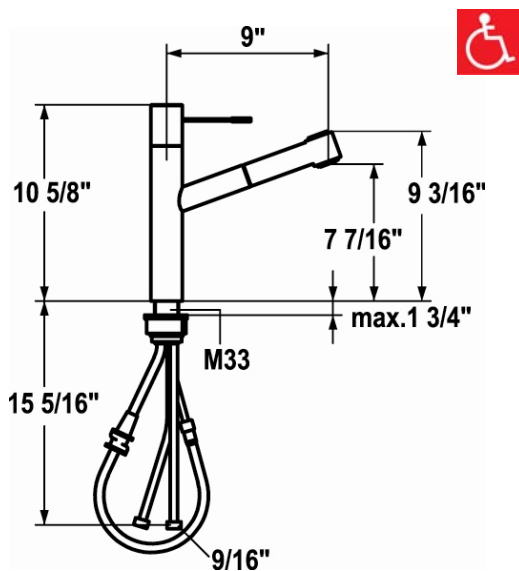

KWC ONO

Model number:

10.151.033.700 9" Reach

Single-hole, single lever kitchen mixer with swivel spout and pull-out spray

Available in:

[700] Solid Stainless Steel

Features:

- Stainless Steel housing
- Swivel spout 120°
 - pull-out length 27"
- Hermetically sealed, ceramic disc control cartridge
 - adjustable temperature and flow rate limitation
- Flexible supply hoses, 3/8" compression fittings
- Mounting hole size $\varnothing = 1 \frac{3}{8}$ "
- Flow rate: 2.2 gpm @ 60 psi