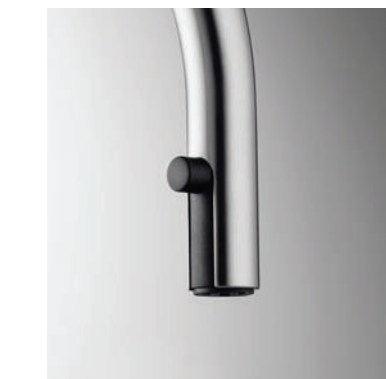

Help with the cleaning.

With KWC JETCLEAN technology, limescale doesn't have a chance. The filter material is so soft that the holes open automatically when the water flows.

Where the water is very hard, TURN AND CLEAN can help: open the cover, clean the filter and close it again. All done!

Going places

Made of pure stainless steel, the stylish pull-out spray swivels to any side and extends up 70 cm.

As you like it

A soft, bubbling flow turns into swishing jets at the simple press of a button.

Pulling power

Pioneering ideas, timelessly interpreted

Easy to operate and hard to fault: at first sight the pull-down aerator is invisible,

but it means you can have complete freedom of movement whenever you need it.

Leadership style.

Ergonomics and elegance are the hallmarks of the pull-down aerator in the side-operated lever mixer. Seamlessly integrated in the spout, it can be pulled down in a flash so you can move the spray about as much as you like.