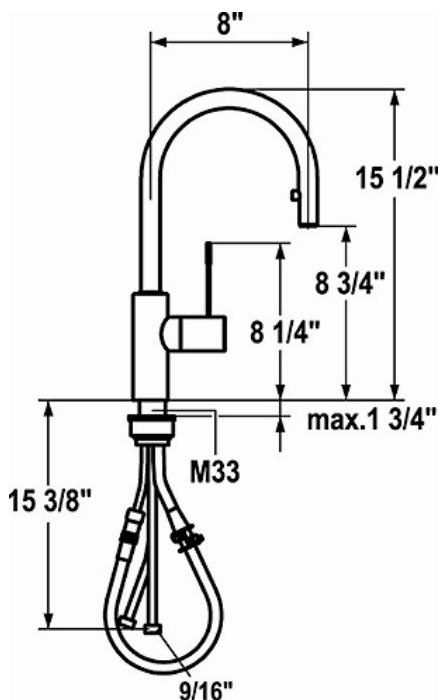

KWC ONO

Model number:

10.151.102.700 8" Reach

Single-hole, single lever kitchen mixer with swivel spout and pull-down aerator

Available in:

[700] Solid Stainless Steel

Features:

- Stainless Steel housing
- Installs with lever on right or left side with appropriate hot/cold connections
- Swivel spout 120°
 - pull-out length 27"
- Hermetically sealed, ceramic disc control cartridge
 - adjustable temperature and flow rate limitation
- Flexible supply hoses, 3/8" compression fittings
- Mounting hole size $\varnothing = 1 \frac{3}{8}$ "
- Flow rate: 2.2 gpm @ 60 psi