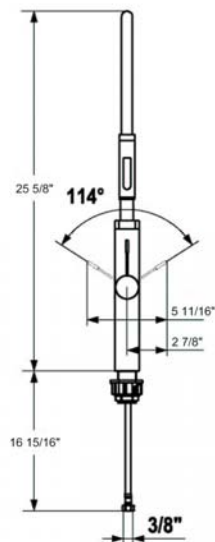

KWC ONO highflex

Model number:

10.151.423.000 8 3/4" Reach

Single-hole, single lever kitchen mixer with swivel spout and dual function pre-rinse spray.

Available in:

[000] Chrome

Features:

- Swivel spout 360° with laminar flow
 - pull-out length 12 5/8"
- Hermetically sealed, ceramic disc control cartridge
 - adjustable temperature limitation
- Dual spray pre-rinse unit
- Flexible supply hoses, 3/8" compression fittings
- Mounting hole size $\text{Ø} = 1 \frac{3}{8}$ "
- Flow rate: 2.2 gpm @ 60 psi