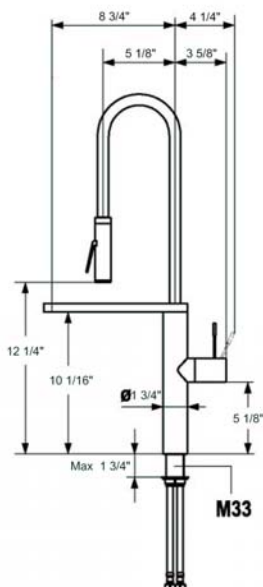

KWC ONO highflex

Model number:

10.151.423.000 8 3/4" Reach

Single-hole, single lever kitchen mixer with swivel spout and dual function pre-rinse spray.

Available in:

[000] Chrome

Features:

- Swivel spout 360° with laminar flow
 - pull-out length 12 5/8"
- Hermetically sealed, ceramic disc control cartridge
 - adjustable temperature limitation
- Dual spray pre-rinse unit
- Flexible supply hoses, 3/8" compression fittings
- Mounting hole size $\text{Ø} = 1 \frac{3}{8}$ "
- Flow rate: 2.2 gpm @ 60 psi