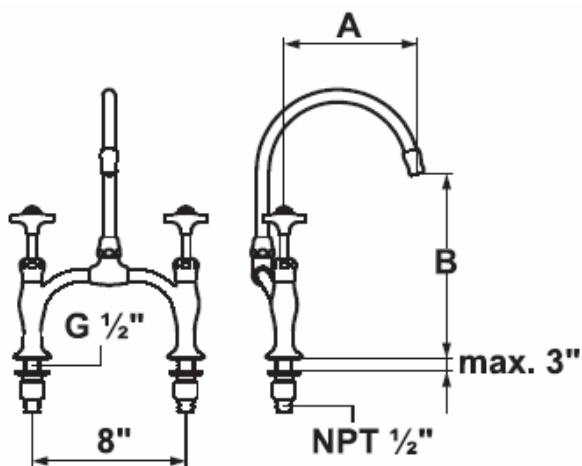

# KWC 1922

**Model number:**

**10.222.022.[---]** 7 7/8" Reach

**10.222.023.[---]** 10 1/4" Reach

**Bridge Faucet**

**Available in:**

**[000]** All chrome

**[127]** Splendure™ Stainless Steel

**Measurements:**

**10.222.022.[---]** A= 7 7/8" B= 9"

**10.222.023.[---]** A= 10 1/4" B= 10 1/2"

**Features:**

- 1/2" MPT shanks
- High arc swivel spout 160°
- Ceramic disc valves, 1/4 turn
- Metal cross handles
- 8" spread center to center
- Mounting hole size  $\varnothing = 7/8"$
- Flow rate: 2.2 gpm @ 60 psi