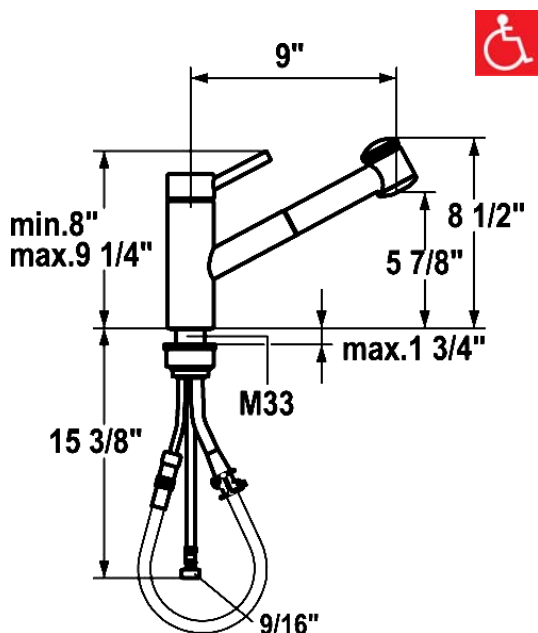

KWC SUPRIMO

Model number:

10.271.033.[---] 9" Reach

Single-hole, single lever kitchen mixer with swivel spout and pull-out spray

Available in:

[700] Stainless steel

[736] Stainless steel/Matte black

Features:

- Stainless Steel housing and pull-out
- Swivel pull-out spout 140°
 - TAC turn and clean aerator
 - KWC JETCLEAN technology
 - automatic diverter reset
 - with lockable needle spray
 - pull-out length 27"
- Universal ceramic disc cartridge with adjustable temperature and flow rate limitation
- Flex supply hoses, 3/8" compression fittings
- Mounting hole size $\varnothing = 1 \frac{3}{8}$ "
- Flow rate: 2.2 gpm @ 60 psi