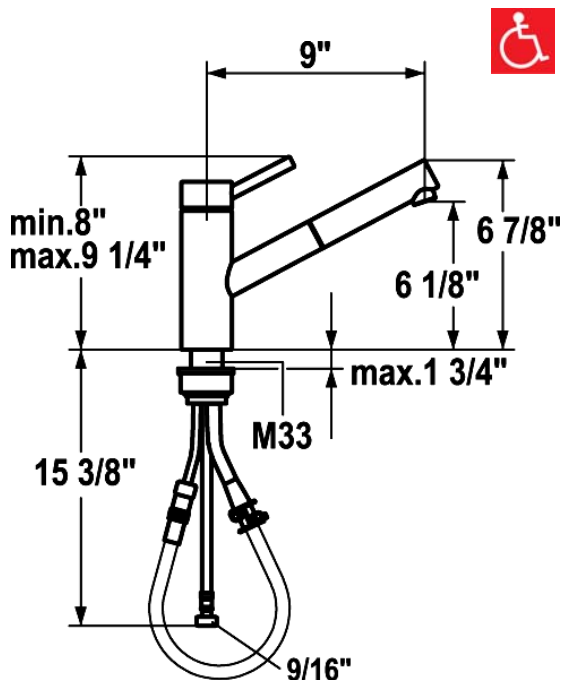

KWC SUPRIMO

Model number:

10.271.103.[---] 9" Reach

Single-hole, single lever kitchen mixer with swivel spout and pull-out aerator

Available in:

[700] Stainless steel

Features:

- Stainless Steel housing
- Swivel pull-out 140°
- Pull-out length 27"
- Universal ceramic disc cartridge with adjustable temperature and flow rate limitation
- Flex supply hoses, 3/8" compression fittings
- Mounting hole size $\text{Ø} = 1 \frac{3}{8}$ "
- Flow rate: 2.2 gpm @ 60 psi