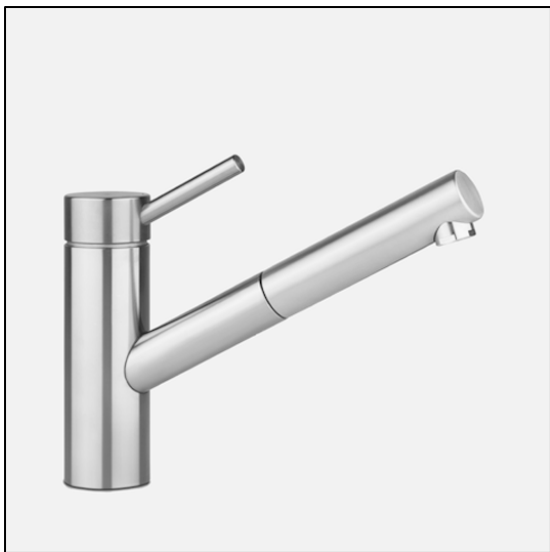

KWC SUPRIMO

Model number:

10.271.103.[---] 9" Reach

Single-hole, single lever kitchen mixer with swivel spout and pull-out aerator

Available in:

[700] Stainless steel

Features:

- Stainless Steel housing
- Swivel pull-out 140°
- Pull-out length 27"
- Universal ceramic disc cartridge with adjustable temperature and flow rate limitation
- Flex supply hoses, 3/8" compression fittings
- Mounting hole size $\text{Ø} = 1 \frac{3}{8}$ "
- Flow rate: 2.2 gpm @ 60 psi