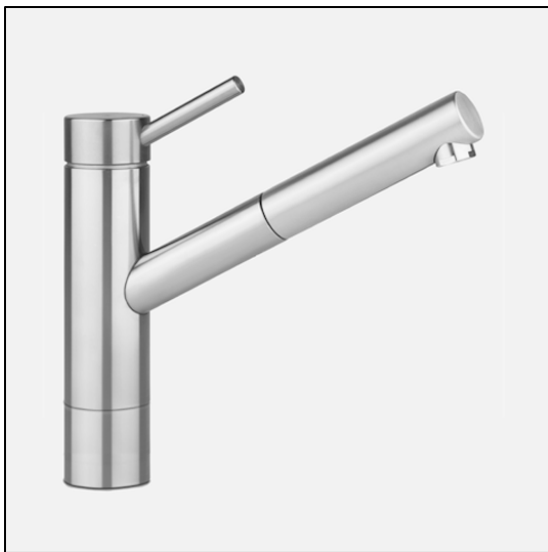

# KWC SUPRIMO

**Model number:**

**10.271.303.[---] 9" Reach**

**Single-hole, single lever kitchen mixer with swivel spout and pull-out aerator**

**Available in:**

**[700] Stainless steel**

**Features:**

- Stainless Steel housing and pull-out
- With pillar extension
- Swivel pull-out spout 140°
- Pull-out length 27"
- Universal ceramic disc cartridge with adjustable temperature and flow rate limitation
- Flex supply hoses, 3/8" compression fittings
- Mounting hole size  $\varnothing = 1 \frac{3}{8}$ "
- Flow rate: 2.2 gpm @ 60 psi