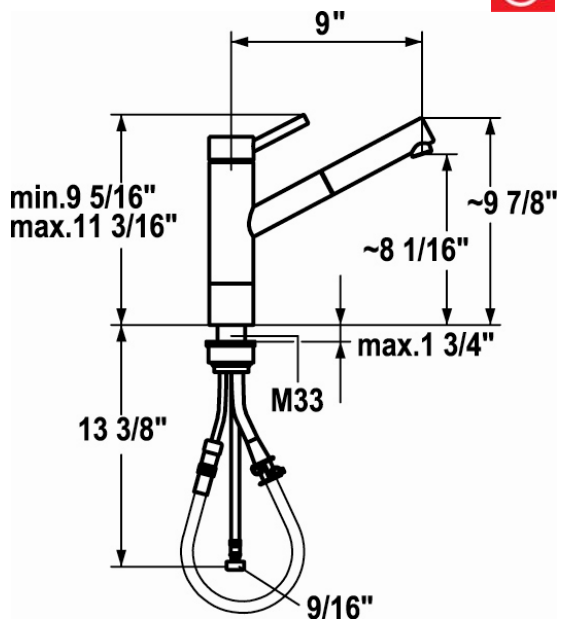

# KWC SUPRIMO

**Model number:**

**10.271.303.[---] 9" Reach**

**Single-hole, single lever kitchen mixer with swivel spout and pull-out aerator**

**Available in:**

**[700] Stainless steel**

**Features:**

- Stainless Steel housing and pull-out
- With pillar extension
- Swivel pull-out spout 140°
- Pull-out length 27"
- Universal ceramic disc cartridge with adjustable temperature and flow rate limitation
- Flex supply hoses, 3/8" compression fittings
- Mounting hole size  $\varnothing = 1 \frac{3}{8}$ "
- Flow rate: 2.2 gpm @ 60 psi