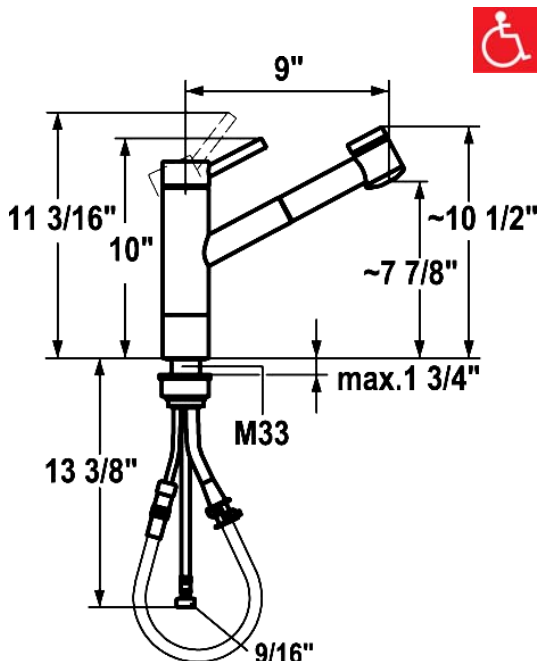

# KWC SUPRIMO

**Model number:**

10.271.333.[---] 9" Reach

**Single-hole, single lever kitchen mixer with swivel spout and pull-out spray**

**Available in:**

[700] Stainless steel

**Features:**

- Stainless Steel housing and pull-out spray
- With pillar extension
- Swivel pull-out spout 140°
  - TAC turn and clean aerator
  - KWC JETCLEAN technology
  - automatic diverter reset
  - with lockable needle spray
  - pull-out length 27"
- Universal ceramic disc cartridge with adjustable temperature and flow rate limitation
- Flex supply hoses, 3/8" compression fittings
- Mounting hole size  $\varnothing = 1 \frac{3}{8}$ "
- Flow rate: 2.2 gpm @ 60 psi