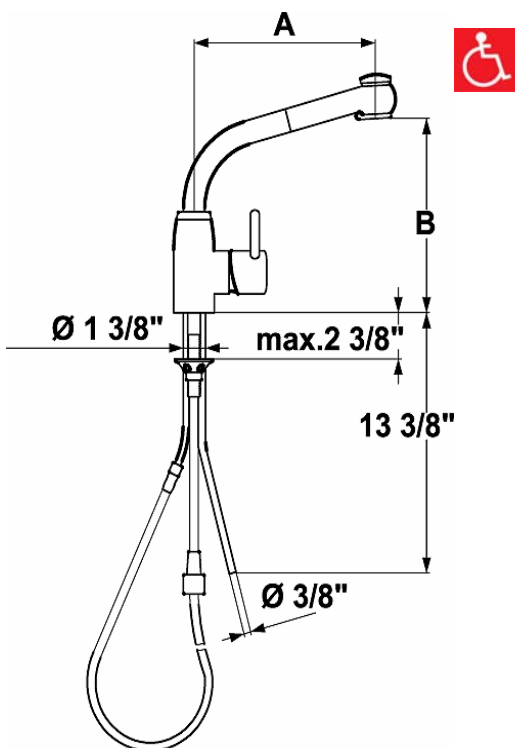

KWC SYSTEMA

Model number:

10.501.003.[---] 8" Reach

10.501.004.[---] 10" Reach

Deck-mounted, single-hole, side-lever mixer with swivel spout and pull-out spray.

Available in:

[727] Solid Stainless

Steel/Splendure™ Stainless Steel

[736] Solid Stainless Steel/Matte Black

Measurements:

10.501.003.[---] A= 8" B= 9 7/16"

10.501.004.[---] A= 10" B= 9 7/8"

Features:

- Durable, solid, low-lead brass or solid stainless steel construction
- Installs with lever on right side only
- Swivel spout 160° with pull-out spray
 - TAC turn and clean aerator,
 - KWC JETCLEAN technology
 - lockable spray mode
 - automatic diverter reset
 - pull-out length 27"
- Universal ceramic disc cartridge with adjustable temperature and flow rate limitation
- 3/8" OD copper supply lines
- Mounting hole size Ø = 1 3/8"
- Flow rate: 2.2 gpm @ 60 psi