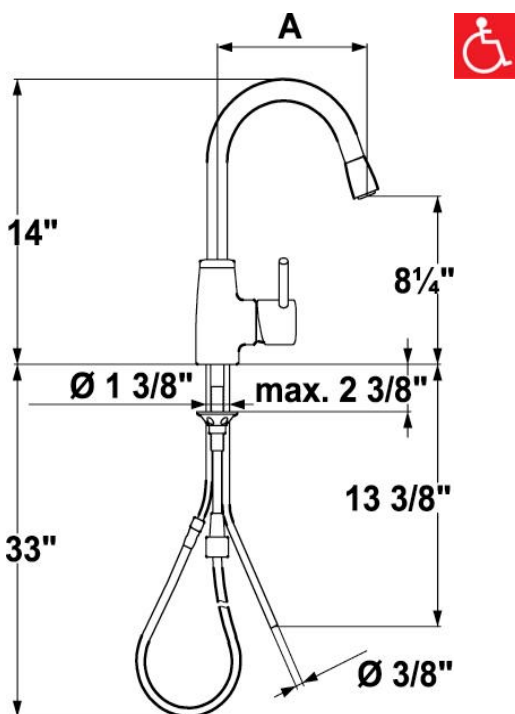

KWC SYSTEMA

Model number:

10.501.012.[---] 8" Reach

Deck-mounted, single-hole, side-lever mixer with high-arc swivel spout and pull-down aerator / spray

Available in:

[000] All Chrome

[700] Solid Stainless Steel

Measurements:

A = 8"

Features:

- Durable, solid, low-lead brass or solid stainless steel construction
- Installs with lever on right side only
- Hermetically sealed, universal ceramic disc control cartridge with adjustable temperature and flow rate limitation
- 160° swivel spout with dual-mode pull-down aerator/spray
 - pull-out length 27"
- 3/8" OD copper supply lines
- Mounting hole size $\text{Ø } = 1 \frac{3}{8}"$
- Flow rate: 2.2 gpm @ 60 psi