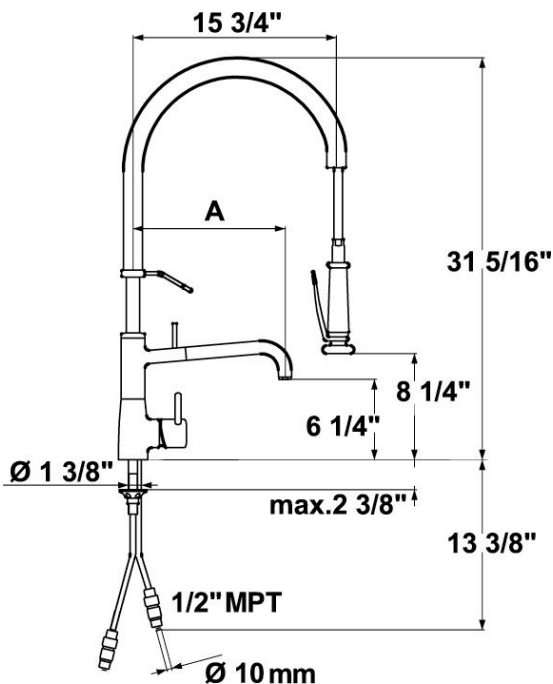

# KWC SYSTEMA

**Model number:**

**10.501.144.[---]** 12" Reach  
(without wall flange for island installation)

**10.501.154.[---]** 12" Reach  
(with wall flange support bracket)

**Deck-mounted, single-hole, side-lever mixer with swivel spout and pull-down pre-rinse spray**

**Available in:**

[000] All chrome

[127] Splendure™ Stainless Steel

**Measurements:**

**10.501.144.[---]** A= 12"

**10.501.154.[---]** A= 12"

**Features:**

- Durable, solid, low-lead brass construction
- Installs with lever on right side only
- Hermetically sealed, universal ceramic disc control cartridge with adjustable temperature and flow rate limitation
- 160° swivel spout
- Pre-rinse spray with integrated water hammer arrestor and polymer-coated solid steel support spring
  - pull-out length 20 inch
- 10 mm OD copper supply lines with  $\frac{1}{2}''$  MPT adapter
- Mounting hole size  $\text{Ø } = 1 \frac{3}{8}''$
- Flow rate: 2.2 gpm @ 60 psi (spout)  
6 gpm @ 60 psi (pre-rinse spray)