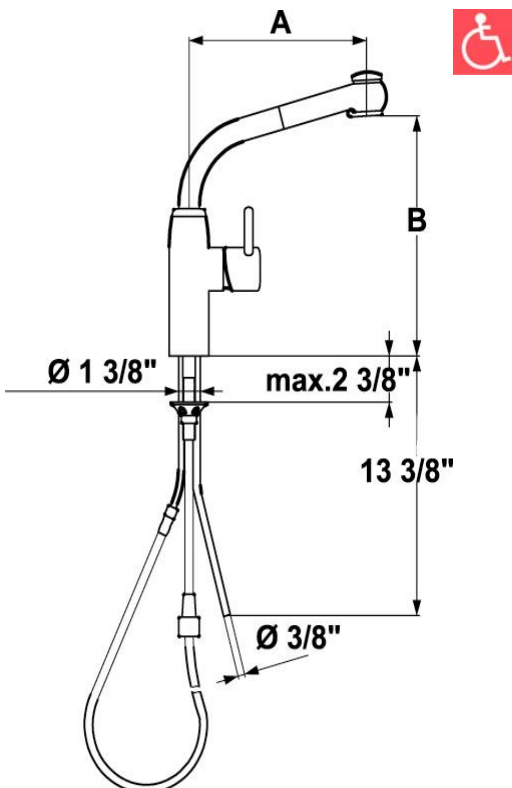

KWC SYSTEMA

Model number:

10.501.163.[---] 8" Reach

10.501.164.[---] 10" Reach

Deck -mounted, single-hole, side-lever mixer with swivel spout, pull-out spray and extension pillar 4"

Available in:

[727] Solid Stainless

Steel/Splendure™ Stainless Steel

[736] Solid Stainless Steel/Matte Black

Measurements:

10.501.163.[---] A= 8" B= 13 7/16"

10.501.164.[---] A= 10" B= 13 7/8"

Features:

- Durable, solid, low-lead brass or solid stainless steel construction
- Installs with lever on right side only
- Swivel spout 160° with pull-out spray
 - TAC turn and clean aerator
 - KWC JETCLEAN technology
 - lockable spray mode
 - automatic diverter reset
 - pull-out length 24"
- Universal ceramic disc cartridge with adjustable temperature and flow rate limitation
- 3/8" OD copper supply lines
- Mounting hole size $\text{Ø } = 1 \frac{3}{8}"$
- Flow rate: 2.2 gpm @ 60 psi