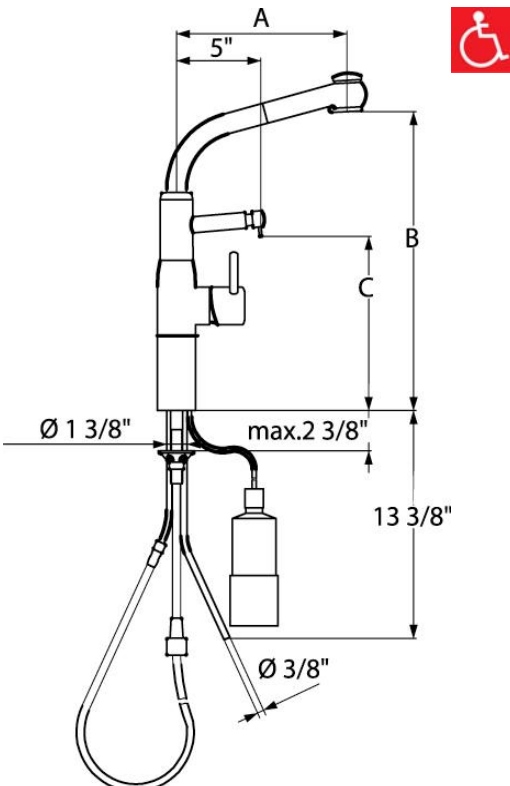

## Model number:

10.501.183.[---] 8" Reach

10.501.184.[---] 10" Reach

**Deck-mounted, single-hole, side-lever mixer with swivel spout, pull-out spray, integrated soap dispenser and extension pillar 4"**

## Measurements:

10.501.183.[---] A= 8" B= 17 1/16" C 10 1/8"

10.501.184.[---] A= 10" B= 17 7/16" C 10 1/8"

## Features:

- Durable, solid, low-lead brass or solid stainless steel construction
- Installs with lever on right side only
- Swivel spout 160° with pull-out spray
  - TAC turn and clean aerator
  - KWC JETCLEAN technology
  - lockable spray mode
  - automatic diverter reset
  - pull-out length 20"
- Universal ceramic disc cartridge with adjustable temperature and flow rate limitation
- 3/8" OD copper supply lines
- Mounting hole size  $\text{Ø } = 1 \frac{3}{8}"$
- Flow rate: 2.2 gpm @ 60 psi