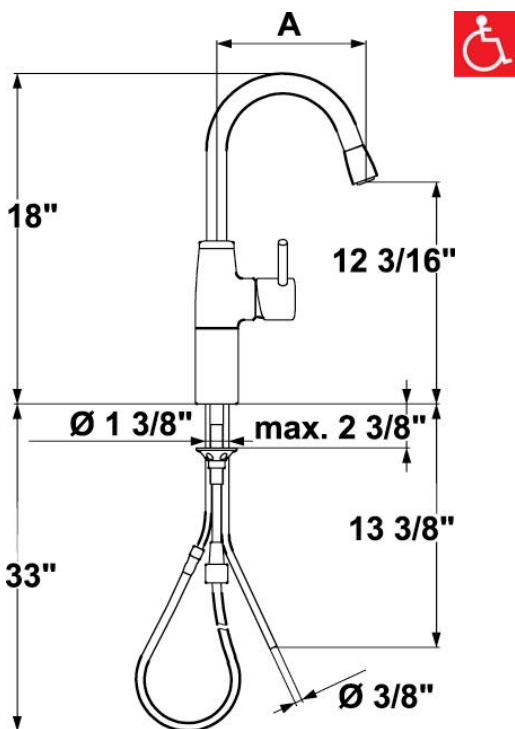

KWC SYSTEMA

Model number:

10.501.202.[---] 8" Reach

Deck-mounted, single-hole, side-lever mixer with high-arc swivel spout and pull-down aerator / spray and extension pillar 4"

Available in:

[000] All Chrome

[700] Solid Stainless Steel

Measurements:

A= 8"

Features:

- Durable, solid, low-lead brass or solid stainless steel construction
- Installs with lever on right side only
- Hermetically sealed, universal ceramic disc control cartridge with adjustable temperature and flow rate limitation
- 160° swivel spout with dual-mode pull-down aerator/spray
 - pull-out length 27"
- 3/8" OD copper supply lines
- Mounting hole size Ø = 1 3/8"
- Flow rate: 2.2 gpm @ 60 psi