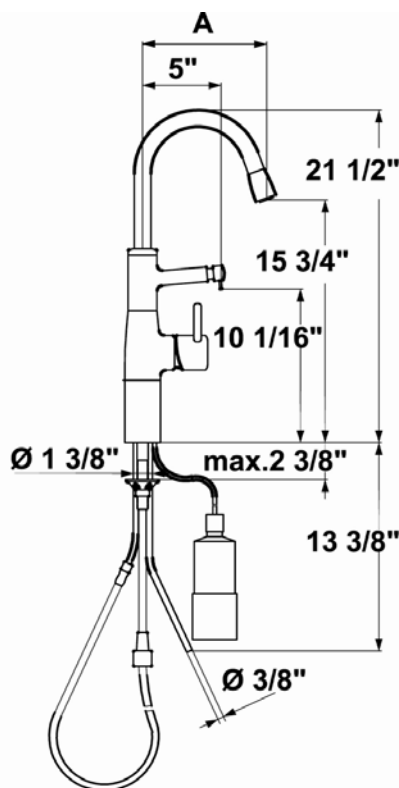

## Model number:

10.501.212.[---] 8" Reach

Deck-mounted, single-hole, side-lever mixer with high-arc swivel spout, pull-down aerator/spray, integrated soap dispenser and extension pillar 4"

## Measurements:

A = 8"

## Features:

- Durable, solid, low-lead brass or solid stainless steel construction
- Installs with lever on right side only
- Hermetically sealed, universal ceramic disc control cartridge with adjustable temperature and flow rate limitation
- 160° swivel spout with dual-mode pull-down aerator/spray
  - pull-out length 27"
- 3/8" OD copper supply lines
- Mounting hole size  $\text{Ø} = 1 \frac{3}{8}$ "
- Flow rate: 2.2 gpm @ 60 psi