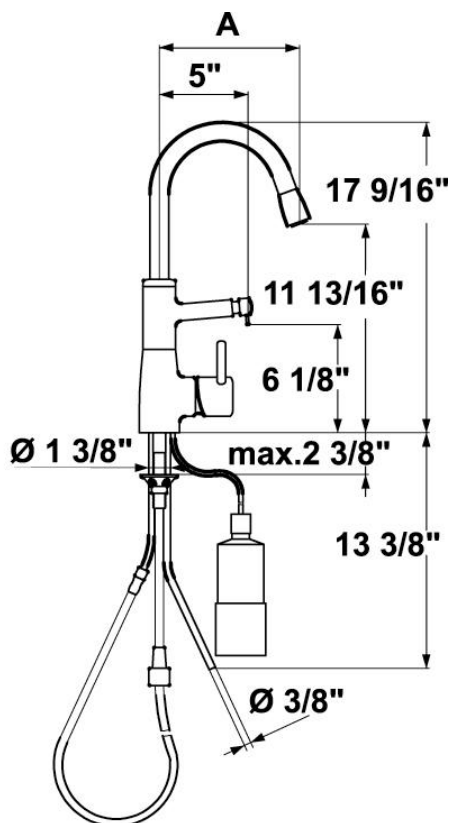

KWC SYSTEMA

Model number:

10.501.222.[---] 8" Reach

Deck-mounted, single-hole, side-lever mixer with high-arc swivel spout and pull-down aerator / spray and integrated soap dispenser

Available in:

[000] All Chrome

[700] Solid Stainless Steel

Measurements:

A= 8"

Features:

- Durable, solid, low-lead brass or solid stainless steel construction
- Installs with lever on right side only
- Hermetically sealed, universal ceramic disc control cartridge with adjustable temperature and flow rate limitation
- 160° swivel spout with dual-mode pull-down aerator/spray
 - Pull-out length 27"
- 3/8" OD copper supply lines
- Mounting hole size $\text{Ø} = 1 \frac{3}{8}$ "
- Flow rate: 2.2 gpm @ 60 psi