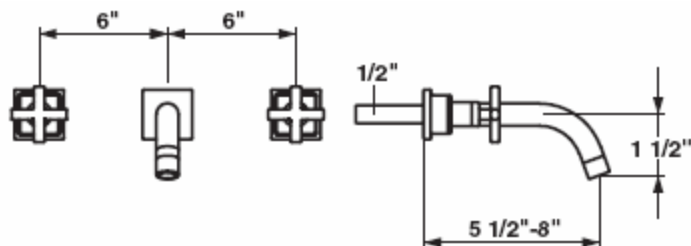

KWC QBIX

Model number:

11.243.033.000 5 1/2" to 8" Reach

3-hole wallmount two-handle mixer trim

Available in:

[000] All chrome

Features:

- Fixed spout
- Ceramic disc valves, 1/4 turn
- Without pop up assembly
- Flow rate: 2.2 gpm @ 60 psi

Rough-in sold separately:

K.34.H4.83.931A22

Free Manuals Download Website

<http://myh66.com>

<http://usermanuals.us>

<http://www.somanuals.com>

<http://www.4manuals.cc>

<http://www.manual-lib.com>