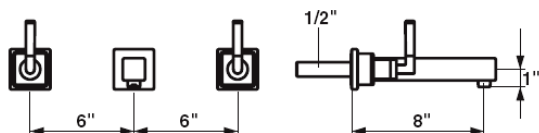

KWC QBIX-ART

Model number:

11.253.033.006 8" Reach

3-hole wallmount two-handle mixer trim

Available in:

[006] Chrome/black

Features:

- Fixed spout
- Ceramic disc valves, 1/4" turn
- Without pop-up assembly
- Flow rate: 2.2 gpm @ 60 psi

Rough-in Sold Separately

K.34.H4.83.931A22

Available & Sold Separately:

All Chrome Lever Z.534.750.000

Each lever includes both a "hot" and a "cold" indicator. Works for either side, not sold as a pair.

Free Manuals Download Website