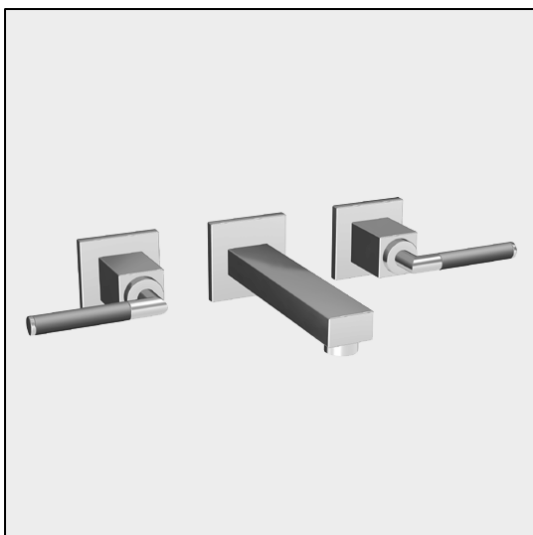

KWC QBIX-ART

Model number:

11.253.033.006 8" Reach

3-hole wallmount two-handle mixer trim

Available in:

[006] Chrome/black

Features:

- Fixed spout
- Ceramic disc valves, 1/4" turn
- Without pop-up assembly
- Flow rate: 2.2 gpm @ 60 psi

Rough-in Sold Separately

K.34.H4.83.931A22

Available & Sold Separately:

All Chrome Lever Z.534.750.000

Each lever includes both a "hot" and a "cold" indicator. Works for either side, not sold as a pair.

Free Manuals Download Website