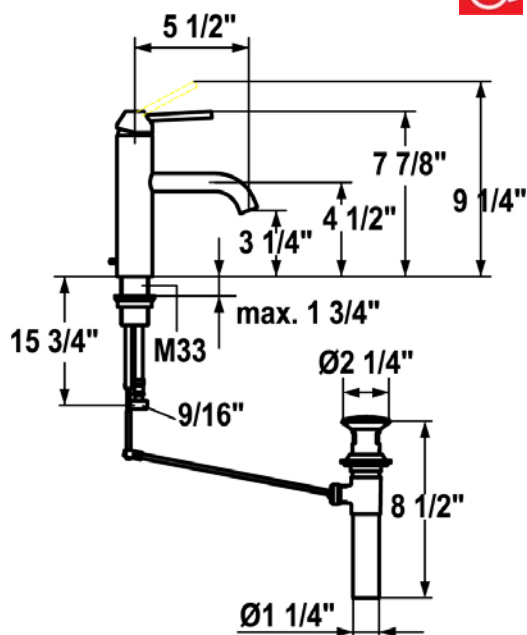

# KWC VESUNO

**Model number:**

**12.131.042.700** 5 1/2" Reach

**Basin single lever mixer with pop-up assembly**

**Available in:**

**[700]** Solid stainless steel

**Features:**

- Fixed spout
- Ceramic disc cartridge
- Flexible supply hoses, 3/8" compression fittings
- Mounting hole size  $\text{Ø} = 1 \frac{3}{8}$ "
- Flow rate: 2.2 gpm @ 60 psi