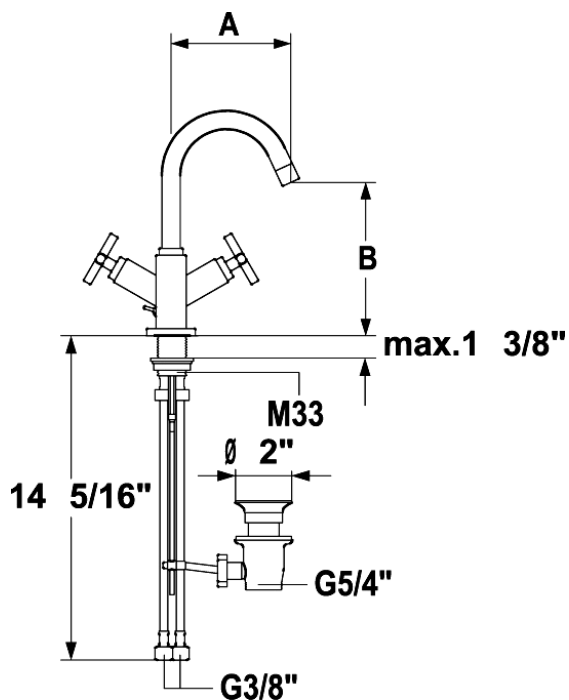

KWC QBIX

Model number:

12.241.151.000 5 5/8" Reach

Basin two-handle mixer with pop-up assembly

Available in:

[000] All chrome

Measurements:

A= 5 5/8" B= 6 3/4"

Features:

- Swivel spout
- Ceramic disc valves, 1/4 turn
- Flexible supply hoses
- 3/8" compression fittings
- Mounting hole size $\text{Ø} = 1 \frac{3}{8}$ "
- Flow rate: 2.2 gpm @ 60 psi

Free Manuals Download Website