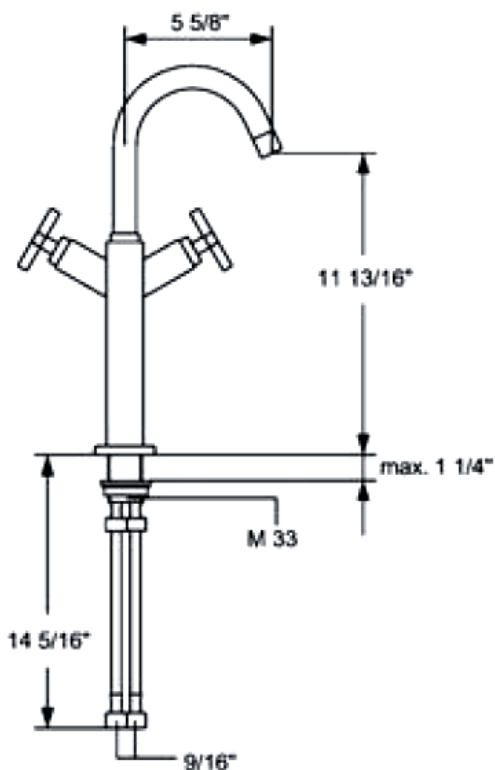

KWC QBIX

Model number:

12.241.171.000 5 5/8" Reach

Vessel basin two-handle mixer

Available in:

[000] All chrome

Features:

- Swivel spout
- Ceramic disc valves, 1/4 turn
- Flexible supply hoses, 3/8" compression fittings
- Mounting hole size $\varnothing = 1 \frac{3}{8}$ "
- Flow rate: 2.2 gpm @ 60 psi